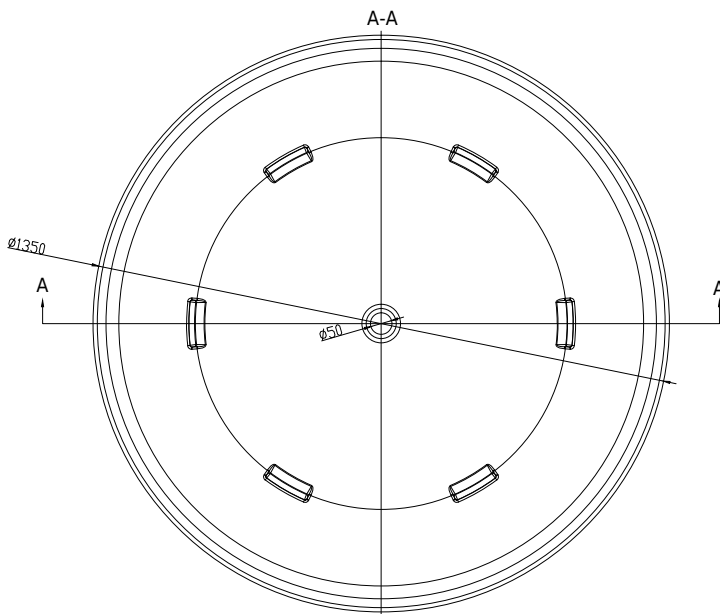

Copenhagen Bath

Bækkeskovvej
DK-2665 Vallensbæk Strand
CVR: DK32648622
Telefon: (+45) 3696 0747
contact@copenhagenbath.com
www.copenhagenbath.com

Tromsø bathtub

SKU: 40030004

Colour: Matte white
Litre: 400 overflow
Size: 48cm / 135cm / 135cm
Weight: 150kg netto

Tromsø bathtub details:

Please note that there may be a tolerance of ± 5 mm as all products are hand sanded.