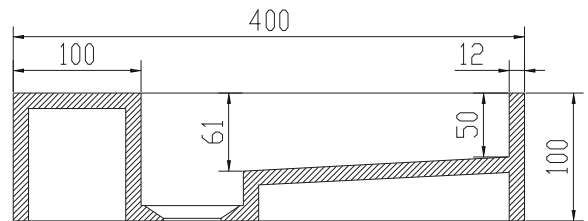

Christiansfeld 40 basin

SKU: 40010122

Colour:	Matte white
Size H/L/D:	10cm / 40cm / 40cm
Weight:	8.02kg net

Christiansfeld 40 basin details:

A little elegant wash basin in solid Acovi with integral waste and without tap hole. The wash basin can be table top or wall mounted. It is possible to deliver this wash basin made-to-measure. After all, no bathroom is the same. There will be a longer delivery time for bespoke products.