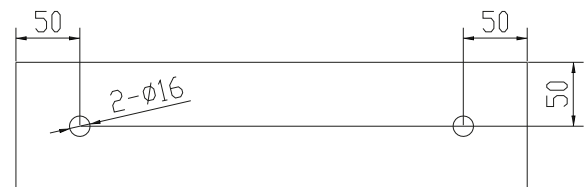

Christiansfeld 40 basin

SKU: 40010122

Colour:	Matte white
Size H/L/D:	10cm / 40cm / 40cm
Weight:	8.02kg net

Christiansfeld 40 basin details:

A little elegant wash basin in solid Acovi with integral waste and without tap hole. The wash basin can be table top or wall mounted. It is possible to deliver this wash basin made-to-measure. After all, no bathroom is the same. There will be a longer delivery time for bespoke products.