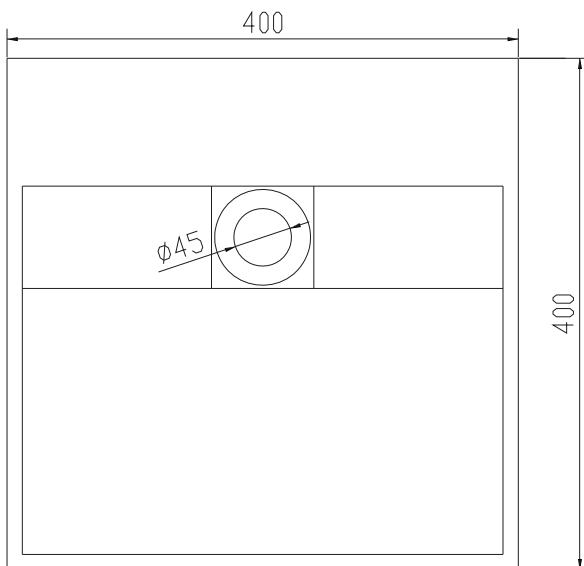

Christiansfeld 40 basin

SKU: 40010122

Colour:	Matte white
Size H/L/D:	10cm / 40cm / 40cm
Weight:	8.02kg net

Christiansfeld 40 basin details:

A little elegant wash basin in solid Acovi with integral waste and without tap hole. The wash basin can be table top or wall mounted. It is possible to deliver this wash basin made-to-measure. After all, no bathroom is the same. There will be a longer delivery time for bespoke products.