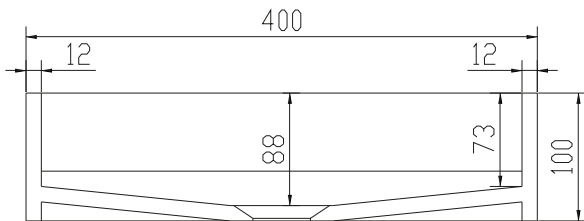

Christiansfeld 40 basin

SKU: 40010122

Colour:	Matte white
Size H/L/D:	10cm / 40cm / 40cm
Weight:	8.02kg net

Christiansfeld 40 basin details:

A little elegant wash basin in solid Acovi with integral waste and without tap hole. The wash basin can be table top or wall mounted. It is possible to deliver this wash basin made-to-measure. After all, no bathroom is the same. There will be a longer delivery time for bespoke products.