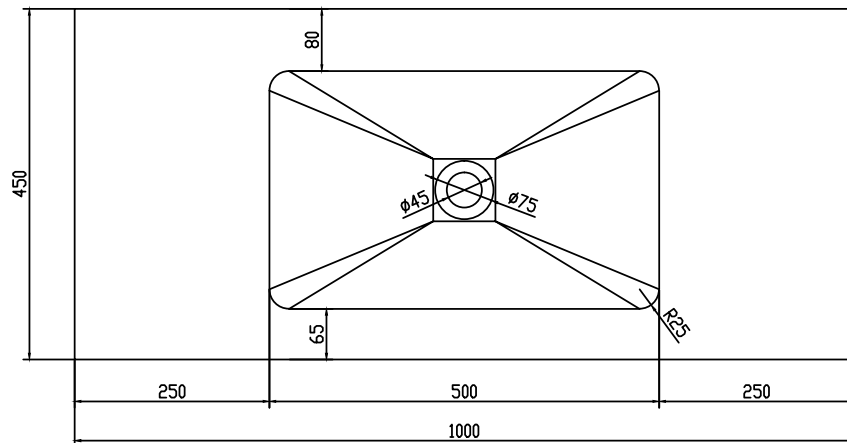

Romsø 100 centred wash basin

SKU: 30040041

Colour:	Matte white
Size H/L/D:	10.5cm / 100cm / 45cm
Weight:	13.5kg net

Romsø 100 centred wash basin details:

Romsø countertop in 12mm Acovi solid surface. basin with rounded corners and visible waste. Can be used on Malmö 100 cabinet.