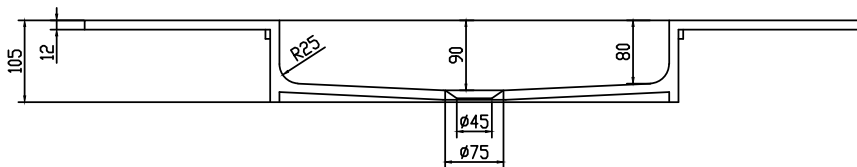

Romsø 100 centred wash basin

SKU: 30040041

Colour:	Matte white
Size H/L/D:	10.5cm / 100cm / 45cm
Weight:	13.5kg net

Romsø 100 centred wash basin details:

Romsø countertop in 12mm Acovi solid surface. basin with rounded corners and visible waste. Can be used on Malmö 100 cabinet.