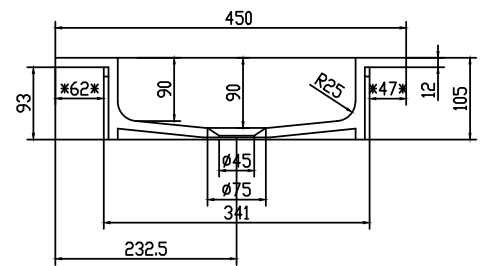

Romsø 100 centred wash basin

SKU: 30040041

Colour:	Matte white
Size H/L/D:	10.5cm / 100cm / 45cm
Weight:	13.5kg net

Romsø 100 centred wash basin details:

Romsø countertop in 12mm Acovi solid surface. basin with rounded corners and visible waste. Can be used on Malmö 100 cabinet.