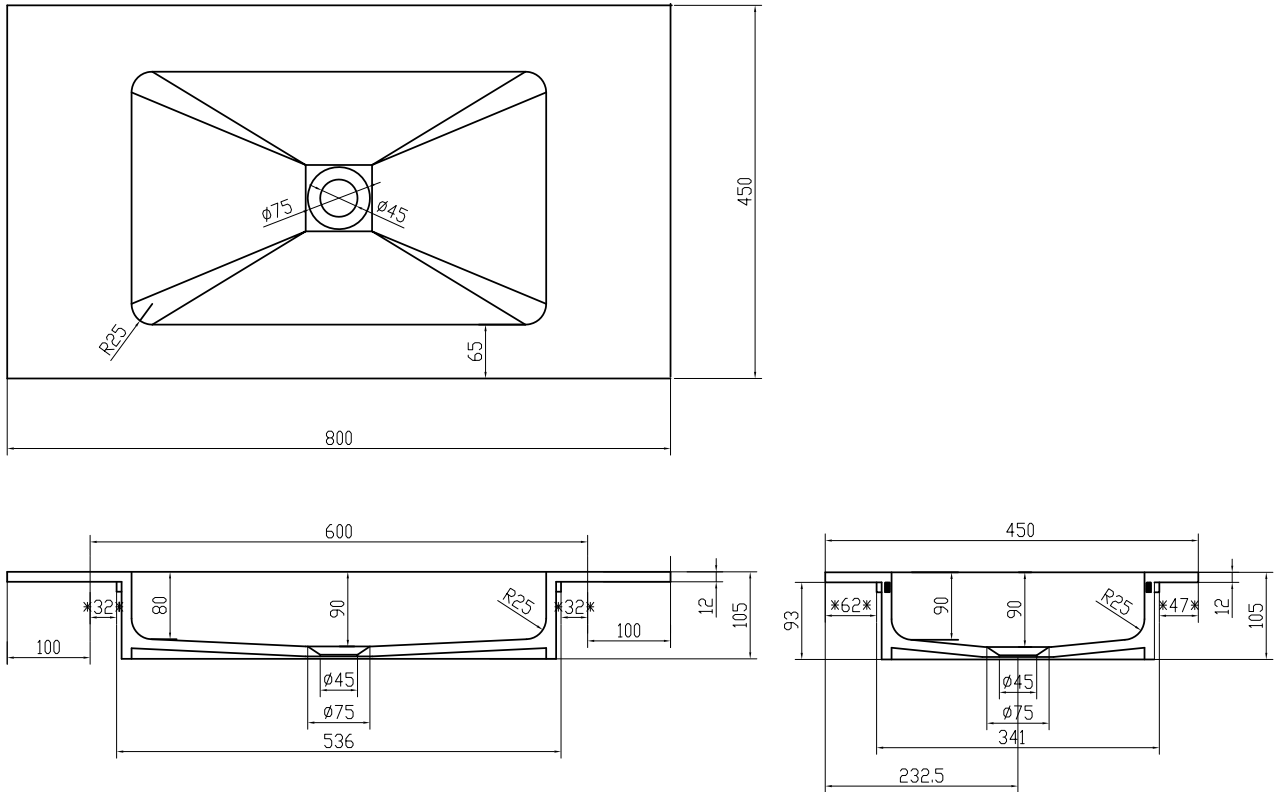

Romsø 80 centred wash basin

SKU: 30040055

Colour:	Matte white
Size H/L/D:	10.5cm / 80cm / 45cm
Weight:	11.42kg net

Romsø 80 centred wash basin details:

Romsø countertop in 12mm Acovi solid surface. basin with rounded corners and visible waste. Can be used on Malmö 80 cabinet.