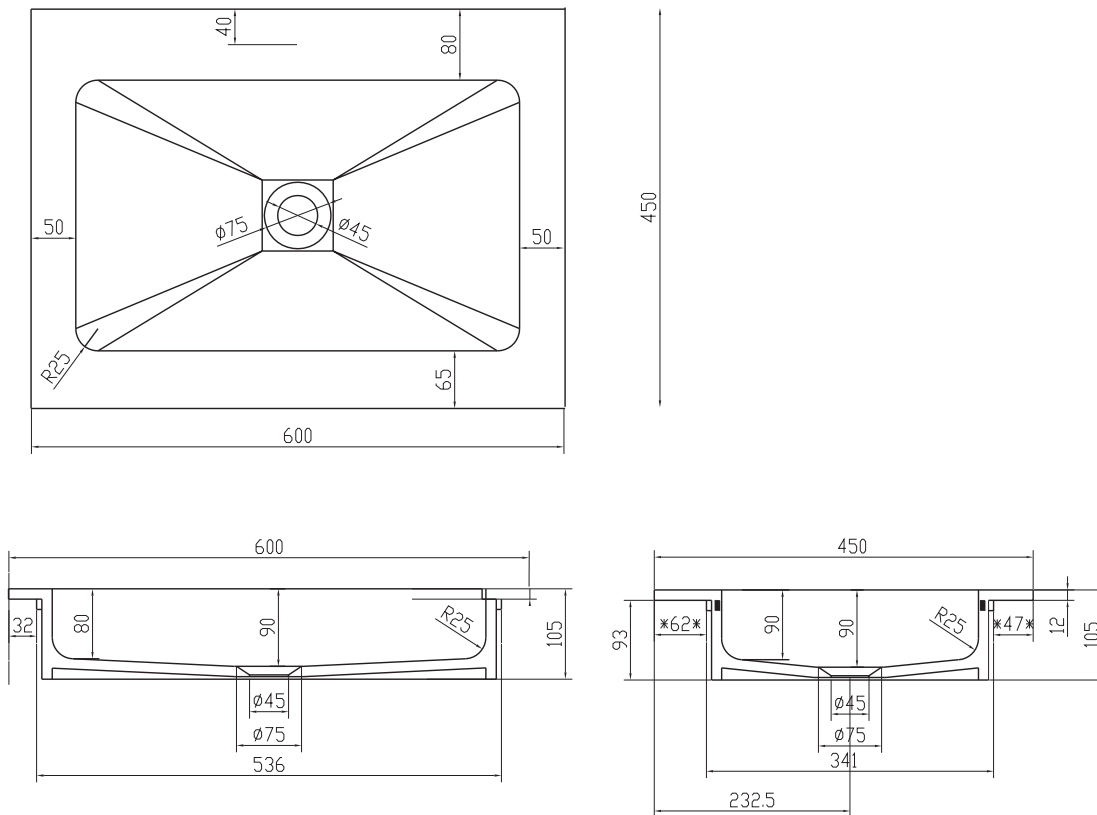

Romsø 60 centred wash basin

SKU: 30040059

Colour:

Matte white

Size H/L/D:

10.5cm / 60cm / 45cm

Weight:

8.5kg net

Romsø 60 centred wash basin details:

Romsø countertop in 12mm Acovi solid surface. basin with rounded corners and visible waste. Can be used on Malmö 60 cabinet.