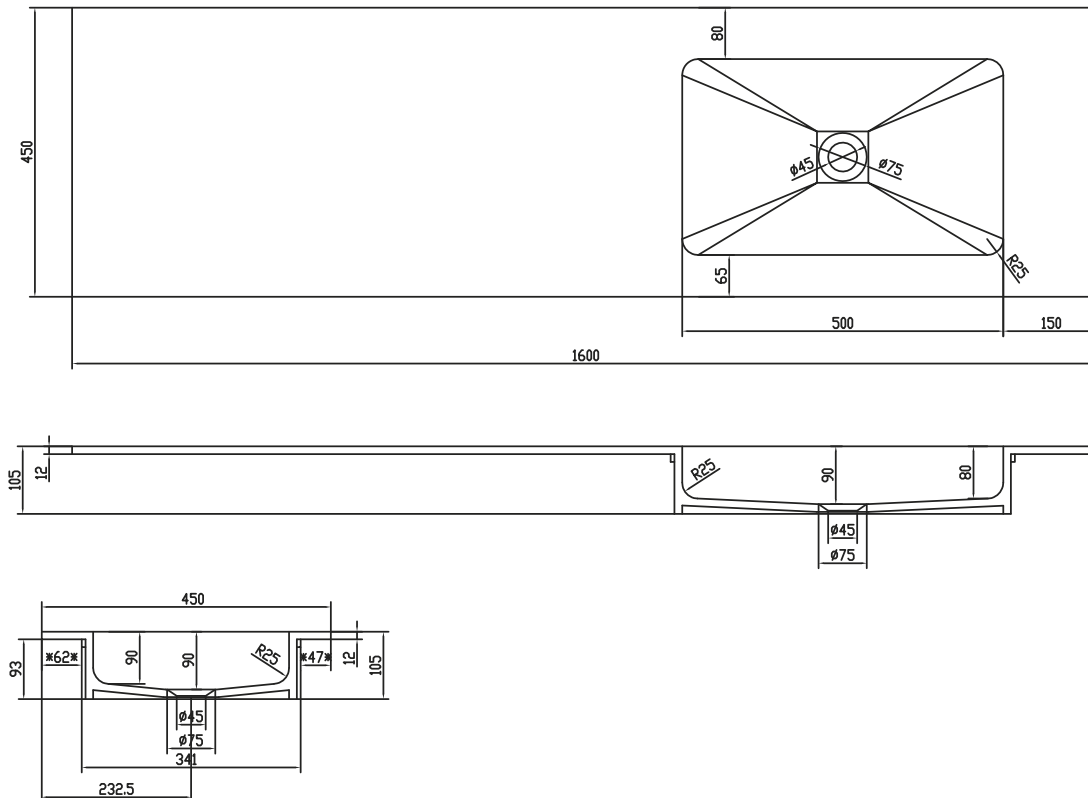

## Romsø 160 right wash basin

SKU: 30040063

**Colour:** Matte white  
**Size H/L/D:** 10.5cm / 160cm / 45cm  
**Weight:** 24kg net

### Romsø 160 right wash basin details:

Romsø countertop in 12mm Acovi solid surface. basin with rounded corners and visible waste. Can be used on 2 x Malmö 80 cabinets. Can also be ordered with basin left or with 2 basins.