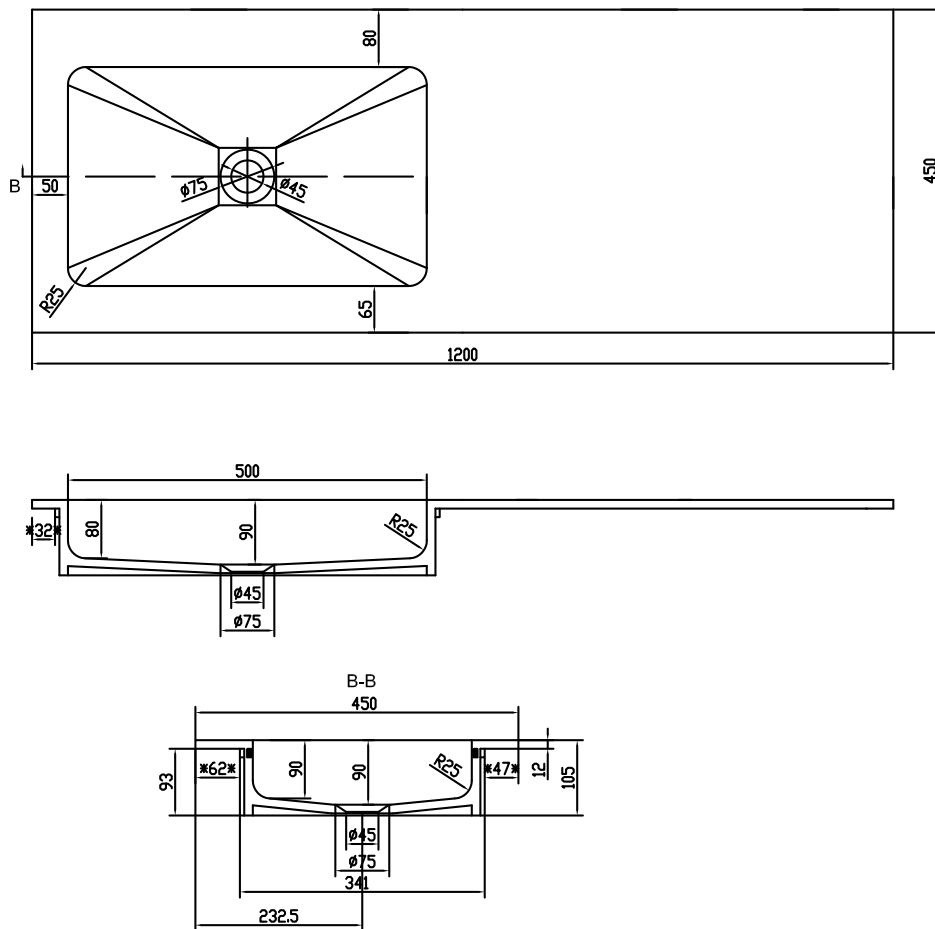

Romsø 120 left wash basin

SKU: 30040067

Colour: Matte white
Size H/L/D: 10.5cm / 120cm / 45cm
Weight: 16kg net

Romsø 120 left wash basin details:

Romsø countertop in 12mm Acovi solid surface. basin with rounded corners and visible waste. Can be used on 2 x Malmö 60 cabinets. Can also be ordered with basin right or with 2 basins.