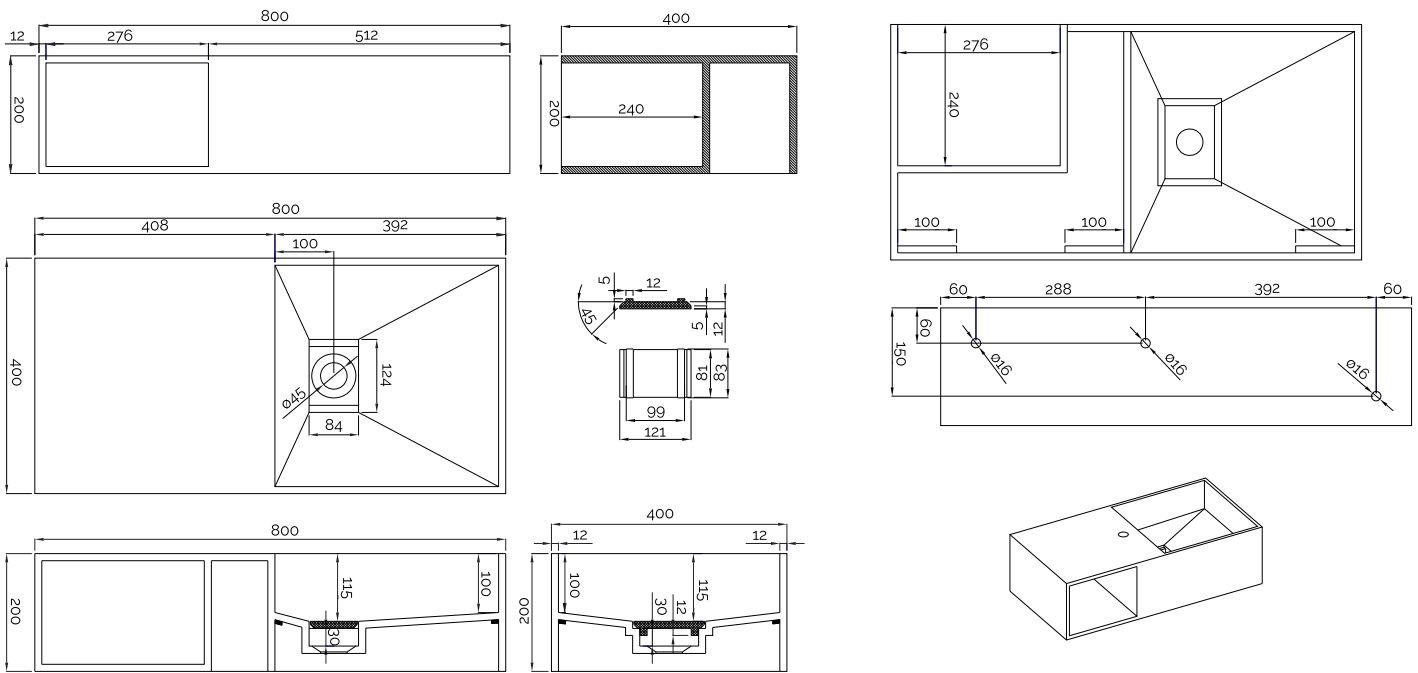

Søndersø 80 right basin

SKU: 40010149

Colour: Matte white
Size H/L/D: 20cm / 80cm / 40cm
Weight: 22kg netto

Søndersø 80 right basin details:

Large wash basin in solid Acovi with shelf. A solid composite wash basin with integrated drain and shelf for storage. Can be ordered on other sizes and made-to-measure.