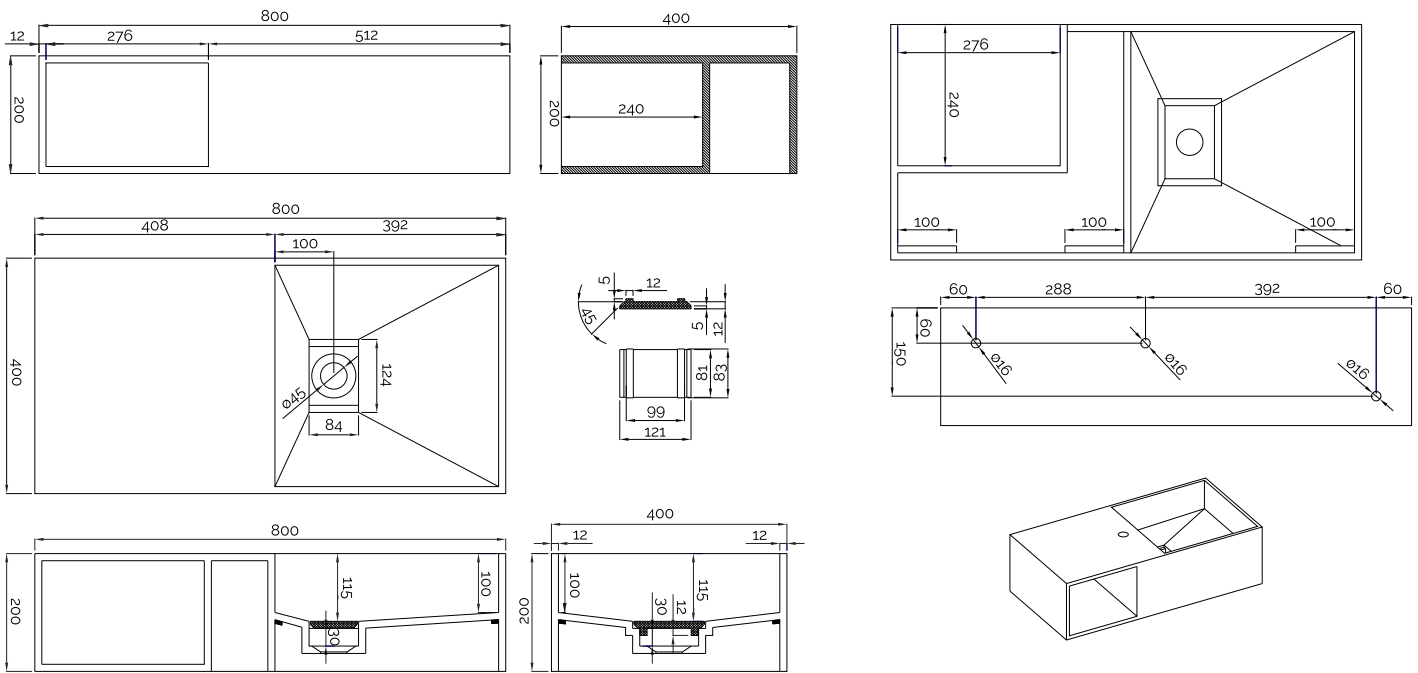

# Søndersø 80 right basin

SKU: 40010149

**Colour:** Matte white  
**Size H/L/D:** 20cm / 80cm / 40cm  
**Weight:** 22kg net

## Søndersø 80 right basin details:

Large wash basin in solid Acovi with shelf. A solid composite wash basin with integrated drain and shelf for storage. Can be ordered on other sizes and made-to-measure.