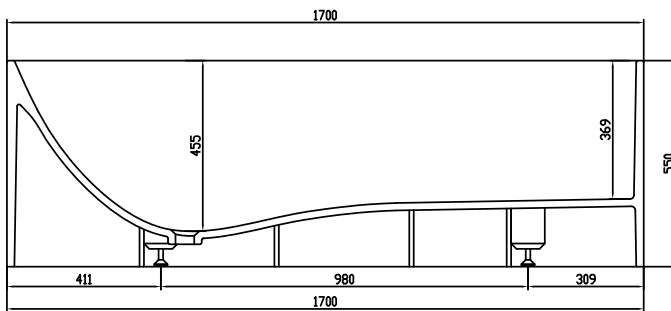

Copenhagen Bath
Roskildevej 394
DK-2610 Rødovre
VAT no.: DK32648622
Phone: 02476468850
contact@copenhagenbath.co.uk
www.copenhagenbath.co.uk

Lövestad 170 bathtub

SKU: 40030006

Colour:	Matte white
Litre:	310 overflow
Size H/L/D:	55cm / 170cm / 72cm
Weight:	150kg net

Lövestad 170 bathtub details:

Classic rectangular bathtub with thin sharp edges and corners. The inside in contrast is soft and specially designed with a chaise longue shaped bottom for maximum comfort. Lövestad bathtub is available in different sizes. The bathtub comes with drain cover in the same Acovi solid surface. Acovi is a very hygienic product without any open pores where dirt can gather. It is therefore easy to maintain with daily cleaning, where the best result is achieved with washing-up liquid and a little vinegar to remove the limestone. Use Copenhagen Bath Composite Care so water and limestone do not tie easy to the material.

Please note that there may be a tolerance of $\pm 5\text{mm}$ as all products are hand sanded.