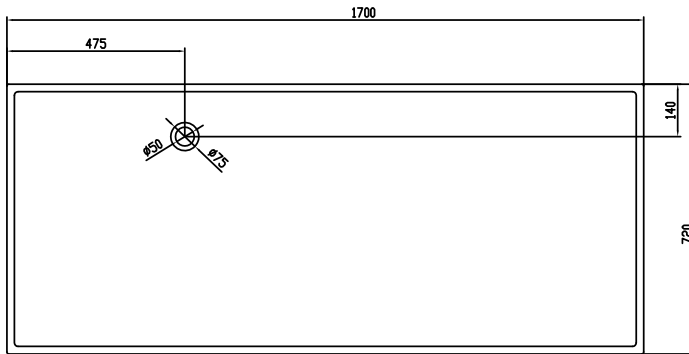

Copenhagen Bath
Roskildevej 394
DK-2610 Rødovre
VAT no.: DK32648622
Phone: 02476468850
contact@copenhagenbath.co.uk
www.copenhagenbath.co.uk

Lövestad 170 bathtub

SKU: 40030006

Colour:	Matte white
Litre:	310 overflow
Size H/L/D:	55cm / 170cm / 72cm
Weight:	150kg net

Lövestad 170 bathtub details:

Classic rectangular bathtub with thin sharp edges and corners. The inside in contrast is soft and specially designed with a chaise longue shaped bottom for maximum comfort. Lövestad bathtub is available in different sizes. The bathtub comes with drain cover in the same Acovi solid surface. Acovi is a very hygienic product without any open pores where dirt can gather. It is therefore easy to maintain with daily cleaning, where the best result is achieved with washing-up liquid and a little vinegar to remove the limestone. Use Copenhagen Bath Composite Care so water and limestone do not tie easy to the material.

Please note that there may be a tolerance of $\pm 5\text{mm}$ as all products are hand sanded.