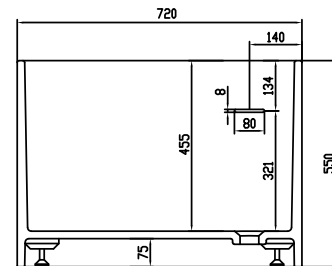

Copenhagen Bath
Roskildevej 394
DK-2610 Rødovre
VAT no.: DK32648622
Phone: 02476468850
contact@copenhagenbath.co.uk
www.copenhagenbath.co.uk

Lövestad 170 bathtub

SKU: 40030006

Colour:	Matte white
Litre:	310 overflow
Size H/L/D:	55cm / 170cm / 72cm
Weight:	150kg net

Lövestad 170 bathtub details:

Classic rectangular bathtub with thin sharp edges and corners. The inside in contrast is soft and specially designed with a chaise longue shaped bottom for maximum comfort. Lövestad bathtub is available in different sizes. The bathtub comes with drain cover in the same Acovi solid surface. Acovi is a very hygienic product without any open pores where dirt can gather. It is therefore easy to maintain with daily cleaning, where the best result is achieved with washing-up liquid and a little vinegar to remove the limestone. Use Copenhagen Bath Composite Care so water and limestone do not tie easy to the material.