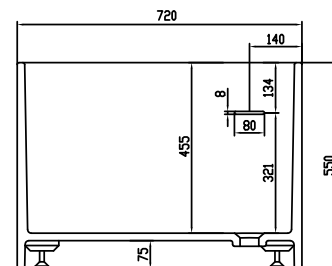

# Lövestad 170 bathtub

SKU: 40030006

<b>Colour:</b>	Matte white
<b>Litre:</b>	310 overflow
<b>Size H/L/D:</b>	55cm / 170cm / 72cm
<b>Weight:</b>	150kg netto

## Lövestad 170 bathtub details:

Classic rectangular bathtub with thin sharp edges and corners. The inside in contrast is soft and specially designed with a chaise longue shaped bottom for maximum comfort. Lövestad bathtub is available in different sizes.