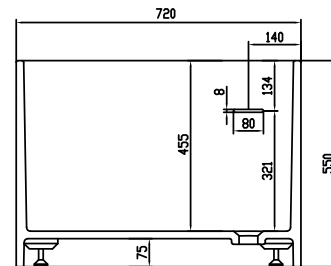

Copenhagen Bath
Roskildevej 394
DK-2610 Rødovre
VAT no.: DK32648622
Phone: 02476468850
contact@copenhagenbath.co.uk
www.copenhagenbath.co.uk

Lövestad 170 bathtub

SKU: 40030006

Colour:	Matte white
Litre:	310 overflow
Size H/L/D:	55cm / 170cm / 72cm
Weight:	150kg net

Lövestad 170 bathtub details:

Classic rectangular bathtub with thin sharp edges and corners. The inside in contrast is soft and specially designed with a chaise longue shaped bottom for maximum comfort. Lövestad bathtub is available in different sizes. The bathtub comes with drain cover in the same Acovi solid surface. Acovi is a very hygienic product without any open pores where dirt can gather. It is therefore easy to maintain with daily cleaning, where the best result is achieved with washing-up liquid and a little vinegar to remove the limestone. Use Copenhagen Bath Composite Care so water and limestone do not tie easy to the material.

Please note that there may be a tolerance of ± 5 mm as all products are hand sanded.