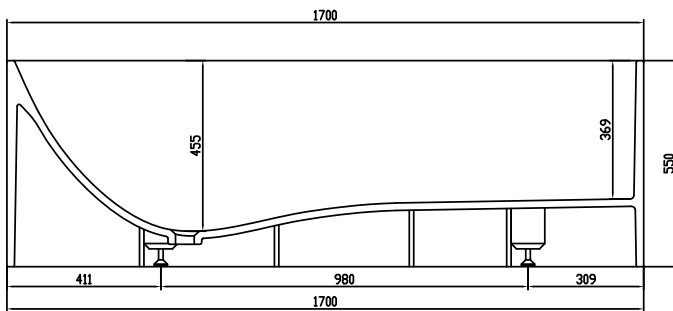

Copenhagen Bath
Roskildevej 394
DK-2610 Rødovre
VAT no.: DK32648622
Phone: 02476468850
contact@copenhagenbath.co.uk
www.copenhagenbath.co.uk

Lövestad 170 bathtub

SKU: 40030006

Colour:	Matte white
Litre:	310 overflow
Size H/L/D:	55cm / 170cm / 72cm
Weight:	150kg net

Lövestad 170 bathtub details:

Classic rectangular bathtub with thin sharp edges and corners. The inside in contrast is soft and specially designed with a chaise longue shaped bottom for maximum comfort. Lövestad bathtub is available in different sizes. The bathtub comes with drain cover in the same Acovi solid surface. Acovi is a very hygienic product without any open pores where dirt can gather. It is therefore easy to maintain with daily cleaning, where the best result is achieved with washing-up liquid and a little vinegar to remove the limestone. Use Copenhagen Bath Composite Care so water and limestone do not tie easy to the material.

Please note that there may be a tolerance of ± 5 mm as all products are hand sanded.