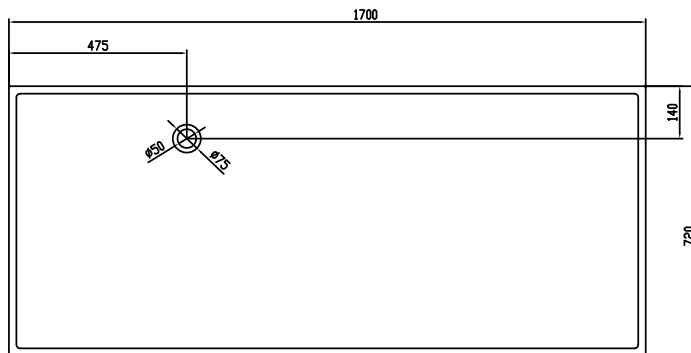

# Lövestad 170 bathtub

SKU: 40030006

<b>Colour:</b>	Matte white
<b>Litre:</b>	310 overflow
<b>Size H/L/D:</b>	55cm / 170cm / 72cm
<b>Weight:</b>	150kg netto

## Lövestad 170 bathtub details:

Classic rectangular bathtub with thin sharp edges and corners. The inside in contrast is soft and specially designed with a chaise longue shaped bottom for maximum comfort. Lövestad bathtub is available in different sizes.