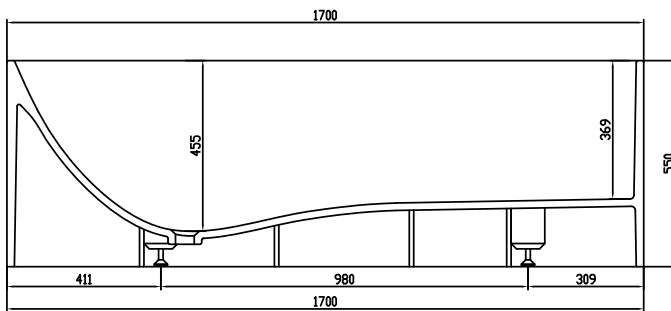

Copenhagen Bath
Roskildevej 394
DK-2610 Rødovre
VAT no.: DK32648622
Phone: 02476468850
contact@copenhagenbath.co.uk
www.copenhagenbath.co.uk

Lövestad 170 bathtub

SKU: 40030006

Colour:	Matte white
Litre:	310 overflow
Size H/L/D:	55cm / 170cm / 72cm
Weight:	150kg net

Lövestad 170 bathtub details:

Classic rectangular bathtub with thin sharp edges and corners. The inside in contrast is soft and specially designed with a chaise longue shaped bottom for maximum comfort. Lövestad bathtub is available in different sizes.