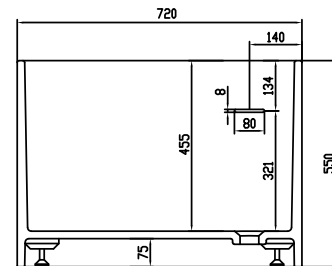

Copenhagen Bath
Roskildevej 394
DK-2610 Rødovre
VAT no.: DK32648622
Phone: 02476468850
contact@copenhagenbath.co.uk
www.copenhagenbath.co.uk

Lövestad 170 bathtub

SKU: 40030006

Colour:	Matte white
Litre:	310 overflow
Size H/L/D:	55cm / 170cm / 72cm
Weight:	150kg net

Lövestad 170 bathtub details:

Classic rectangular bathtub with thin sharp edges and corners. The inside in contrast is soft and specially designed with a chaise longue shaped bottom for maximum comfort. Lövestad bathtub is available in different sizes.