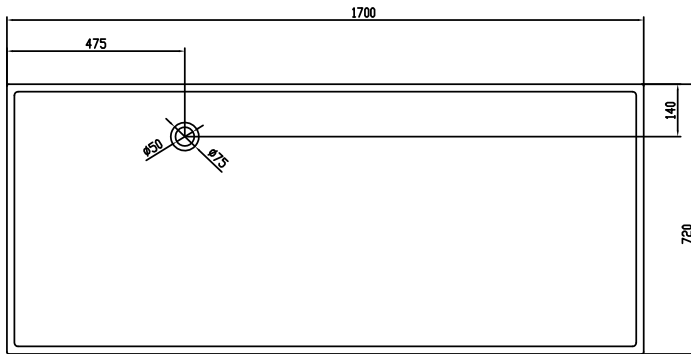

Copenhagen Bath
Roskildevej 394
DK-2610 Rødovre
VAT no.: DK32648622
Phone: 02476468850
contact@copenhagenbath.co.uk
www.copenhagenbath.co.uk

Lövestad 170 bathtub

SKU: 40030006

Colour:	Matte white
Litre:	310 overflow
Size H/L/D:	55cm / 170cm / 72cm
Weight:	150kg net

Lövestad 170 bathtub details:

Classic rectangular bathtub with thin sharp edges and corners. The inside in contrast is soft and specially designed with a chaise longue shaped bottom for maximum comfort. Lövestad bathtub is available in different sizes. The bathtub comes with drain cover in the same Acovi solid surface. Acovi is a very hygienic product without any open pores where dirt can gather. It is therefore easy to maintain with daily cleaning, where the best result is achieved with washing-up liquid and a little vinegar to remove the limestone. Use Copenhagen Bath Composite Care so water and limestone do not tie easy to the material.

Please note that there may be a tolerance of ± 5 mm as all products are hand sanded.