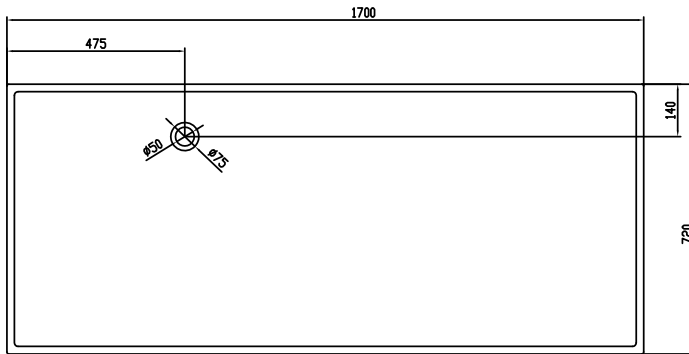

Copenhagen Bath
Roskildevej 394
DK-2610 Rødovre
VAT no.: DK32648622
Phone: 02476468850
contact@copenhagenbath.co.uk
www.copenhagenbath.co.uk

Lövestad 170 bathtub

SKU: 40030006

Colour:	Matte white
Litre:	310 overflow
Size H/L/D:	55cm / 170cm / 72cm
Weight:	150kg net

Lövestad 170 bathtub details:

Classic rectangular bathtub with thin sharp edges and corners. The inside in contrast is soft and specially designed with a chaise longue shaped bottom for maximum comfort. Lövestad bathtub is available in different sizes.