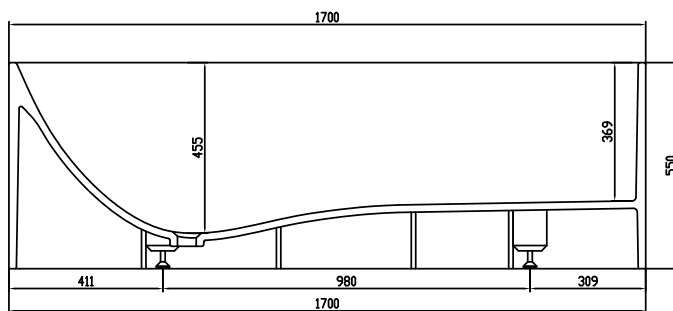

# Lövestad 170 bathtub

SKU: 40030006

<b>Colour:</b>	Matte white
<b>Litre:</b>	310 overflow
<b>Size H/L/D:</b>	55cm / 170cm / 72cm
<b>Weight:</b>	150kg netto

## Lövestad 170 bathtub details:

Classic rectangular bathtub with thin sharp edges and corners. The inside in contrast is soft and specially designed with a chaise longue shaped bottom for maximum comfort. Lövestad bathtub is available in different sizes.