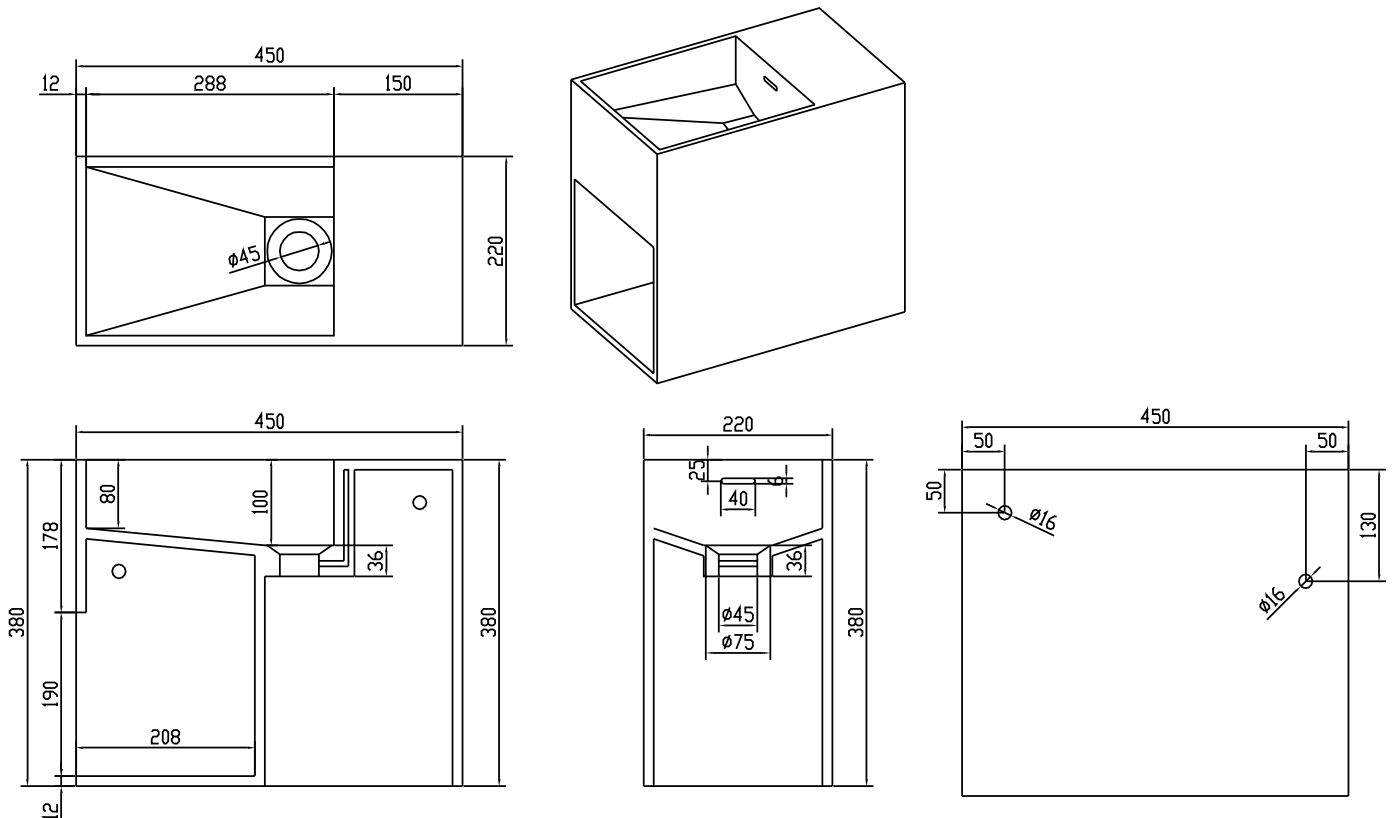

Nyland basin

SKU: 40010152

Colour:	Matte white
Size H/L/D:	38cm / 45cm / 22cm
Weight:	16.2kg net

Nyland basin details:

A practical little wash basin in Acovi composite, in a simple and stylish design. Perfect for the smaller room, where there is need for shelf space under the wash basin. It is possible to deliver this wash basin made-to-measure. There will be a longer delivery time for bespoke products. Contact your nearest showroom for further details.