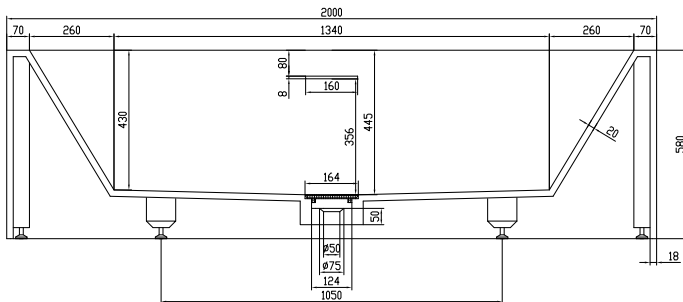

Fredensborg large bathtub

SKU: 40030020

Colour:	Matte white
Litre:	380 overflow
Size H/L/D:	58cm / 200cm / 100cm
Weight:	250kg net

Fredensborg large bathtub details:

Large freestanding bathtub from the Fredensborg series, made with slightly rounded corners for easy cleaning. The bathtub is made from matte solid Acovi® composite which is ideal for bathrooms, since it is completely pore-free and is extremely easy to maintain. This has to be ordered as bespoke product. For stock item we have it in size H/L/W 58/180/80cm.