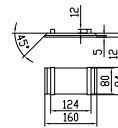

Fredensborg large bathtub

SKU: 40030020

Colour:	Matte white
Litre:	380 overflow
Size H/L/D:	58cm / 200cm / 100cm
Weight:	250kg net

Fredensborg large bathtub details:

Large freestanding bathtub from the Fredensborg series, made with slightly rounded corners for easy cleaning. The bathtub is made from matte solid Acovi® composite which is ideal for bathrooms, since it is completely pore-free and is extremely easy to maintain. This has to be ordered as bespoke product. For stock item we have it in size H/L/W 58/180/80cm.