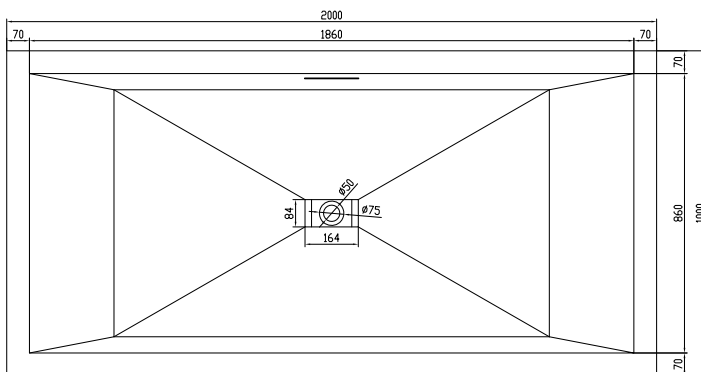

Fredensborg large bathtub

SKU: 40030020

Colour:	Matte white
Litre:	380 overflow
Size H/L/D:	58cm / 200cm / 100cm
Weight:	250kg net

Fredensborg large bathtub details:

Large freestanding bathtub from the Fredensborg series, made with slightly rounded corners for easy cleaning. The bathtub is made from matte solid Acovi® composite which is ideal for bathrooms, since it is completely pore-free and is extremely easy to maintain. This has to be ordered as bespoke product. For stock item we have it in size H/L/W 58/180/80cm.