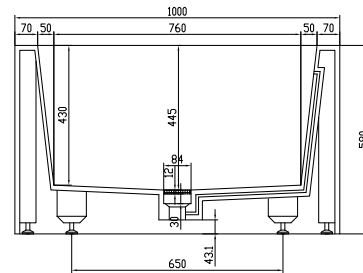

Fredensborg large bathtub

SKU: 40030020

Colour:	Matte white
Litre:	380 overflow
Size H/L/D:	58cm / 200cm / 100cm
Weight:	250kg net

Fredensborg large bathtub details:

Large freestanding bathtub from the Fredensborg series, made with slightly rounded corners for easy cleaning. The bathtub is made from matte solid Acovi® composite which is ideal for bathrooms, since it is completely pore-free and is extremely easy to maintain. This has to be ordered as bespoke product. For stock item we have it in size H/L/W 58/180/80cm.