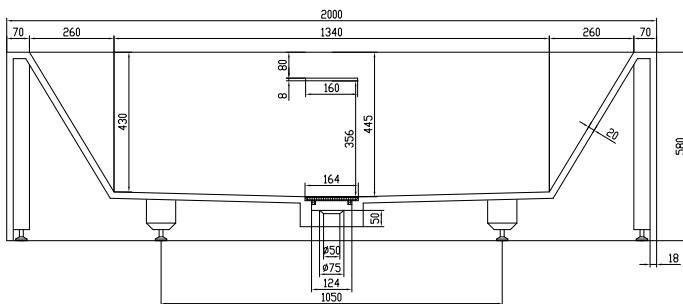

Fredensborg large bathtub

SKU: 40030020

| | |
|--------------------|----------------------|
| Colour: | Matte white |
| Litre: | 380 overflow |
| Size H/L/D: | 58cm / 200cm / 100cm |
| Weight: | 250kg net |

Fredensborg large bathtub details:

Large freestanding bathtub from the Fredensborg series, made with slightly rounded corners for easy cleaning. The bathtub is made from matte solid Acovi® composite which is ideal for bathrooms, since it is completely pore-free and is extremely easy to maintain. This has to be ordered as bespoke product. For stock item we have it in size H/L/W 58/180/80cm.