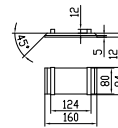

Fredensborg large bathtub

SKU: 40030020

| | |
|--------------------|----------------------|
| Colour: | Matte white |
| Litre: | 380 overflow |
| Size H/L/D: | 58cm / 200cm / 100cm |
| Weight: | 250kg net |

Fredensborg large bathtub details:

Large freestanding bathtub from the Fredensborg series, made with slightly rounded corners for easy cleaning. The bathtub is made from matte solid Acovi® composite which is ideal for bathrooms, since it is completely pore-free and is extremely easy to maintain. This has to be ordered as bespoke product. For stock item we have it in size H/L/W 58/180/80cm.