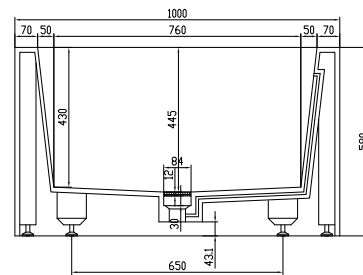

Fredensborg large bathtub

SKU: 40030020

| | |
|--------------------|----------------------|
| Colour: | Matte white |
| Litre: | 380 overflow |
| Size H/L/D: | 58cm / 200cm / 100cm |
| Weight: | 250kg net |

Fredensborg large bathtub details:

Large freestanding bathtub from the Fredensborg series, made with slightly rounded corners for easy cleaning. The bathtub is made from matte solid Acovi® composite which is ideal for bathrooms, since it is completely pore-free and is extremely easy to maintain. This has to be ordered as bespoke product. For stock item we have it in size H/L/W 58/180/80cm.