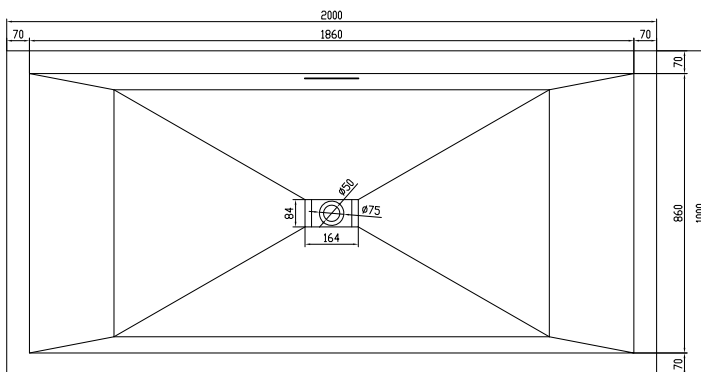

Fredensborg large bathtub

SKU: 40030020

| | |
|--------------------|----------------------|
| Colour: | Matte white |
| Litre: | 380 overflow |
| Size H/L/D: | 58cm / 200cm / 100cm |
| Weight: | 250kg net |

Fredensborg large bathtub details:

Large freestanding bathtub from the Fredensborg series, made with slightly rounded corners for easy cleaning. The bathtub is made from matte solid Acovi® composite which is ideal for bathrooms, since it is completely pore-free and is extremely easy to maintain. This has to be ordered as bespoke product. For stock item we have it in size H/L/W 58/180/80cm.