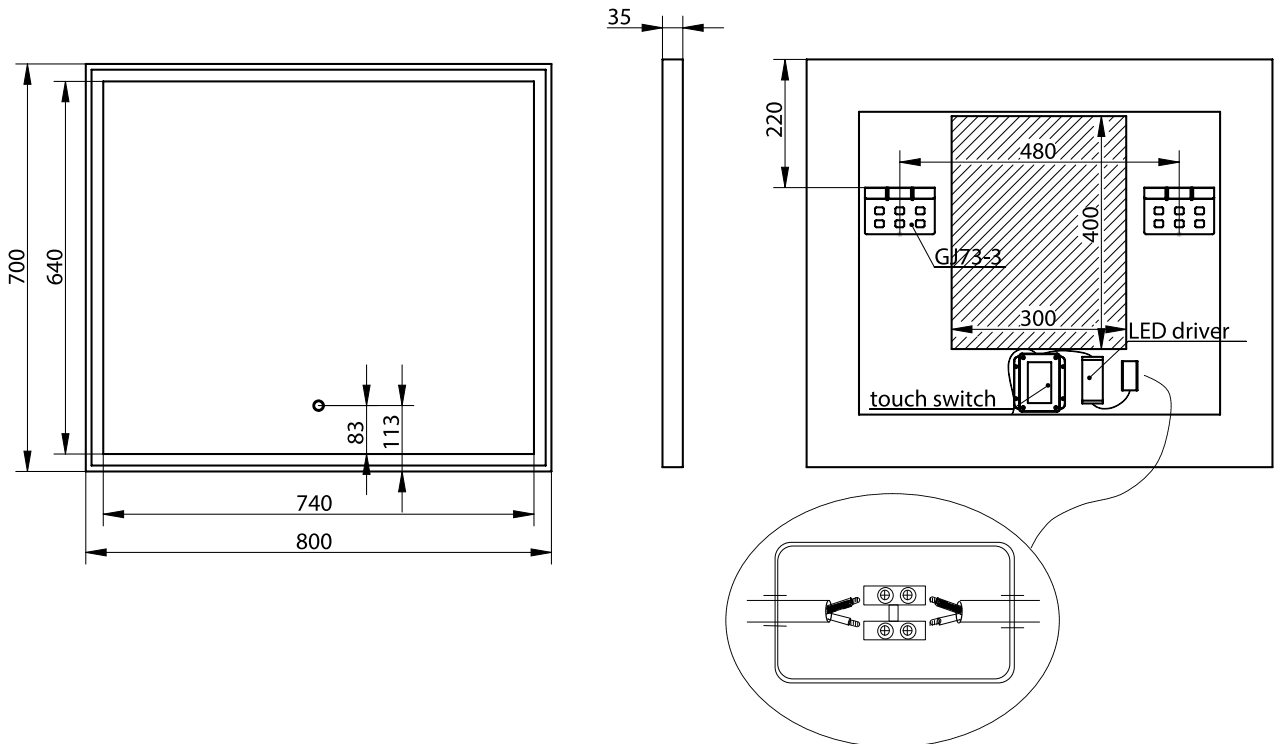

Fanø 80 mirror

SKU: 30020209

Colour:	Matte white/glass
Lumen:	1850
Kelvin:	3200-6000
Size H/L/D:	70cm / 80cm / 3.4cm
Weight:	9kg net

Fanø 80 mirror details:

LED Mirror with matte white frame and touch function. The light has colour regulation between Kelvin 3200 – 6000. The integrated demister pad heats the mirror to a few degrees above room temperature within 2-3 minutes to reduce the mist on the mirror.