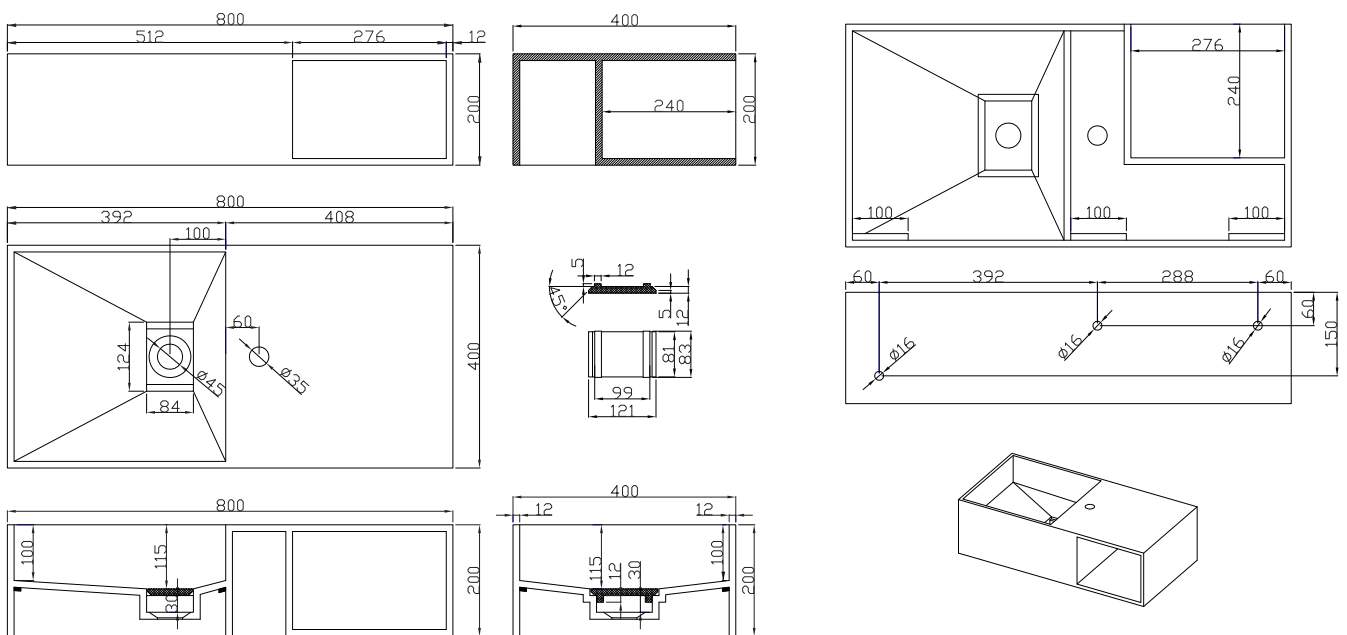

Søndersø 80 left basin

SKU: 40010026

Colour: Matte white
Size H/L/D: 20cm / 80cm / 40cm
Weight: 21.54kg net

Søndersø 80 left basin details:

Large wash basin in solid Acovi. It is possible to deliver this wash basin made-to-measure.