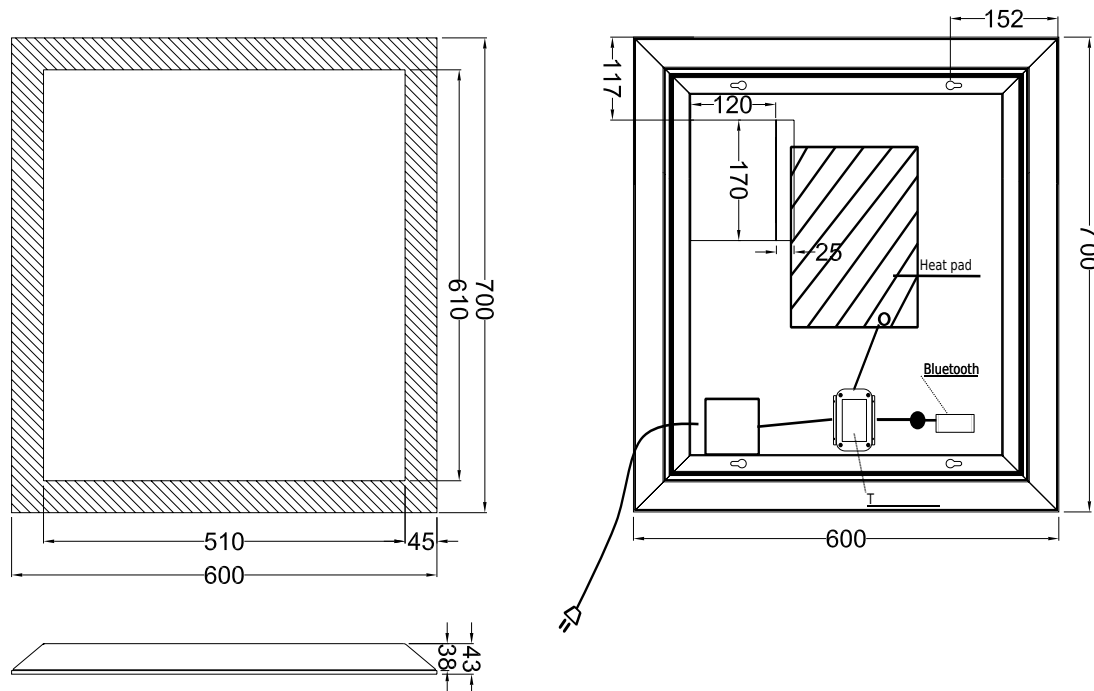

Larvik 60 Sound mirror

SKU: 30020214

Colour:	Aluminium/glass
Size H/L/D:	70cm / 60cm / 4.3cm
Weight:	7.5kg net

Larvik 60 Sound mirror details:

The new improved sound gives the Larvik mirror a solid bass and a clear treble. Connect your phone or tablet wireless via Bluetooth to the mirror and enjoy your favourite music or podcasts while spending time in the bathroom. The cabinet is matte white powder-coated aluminium with a 45mm LED frame. The light can be regulated in colour and in brightness. The integrated demister pad heats the mirror to a few degrees above room temperature within 2-3 minutes to reduce the mist on the mirror.