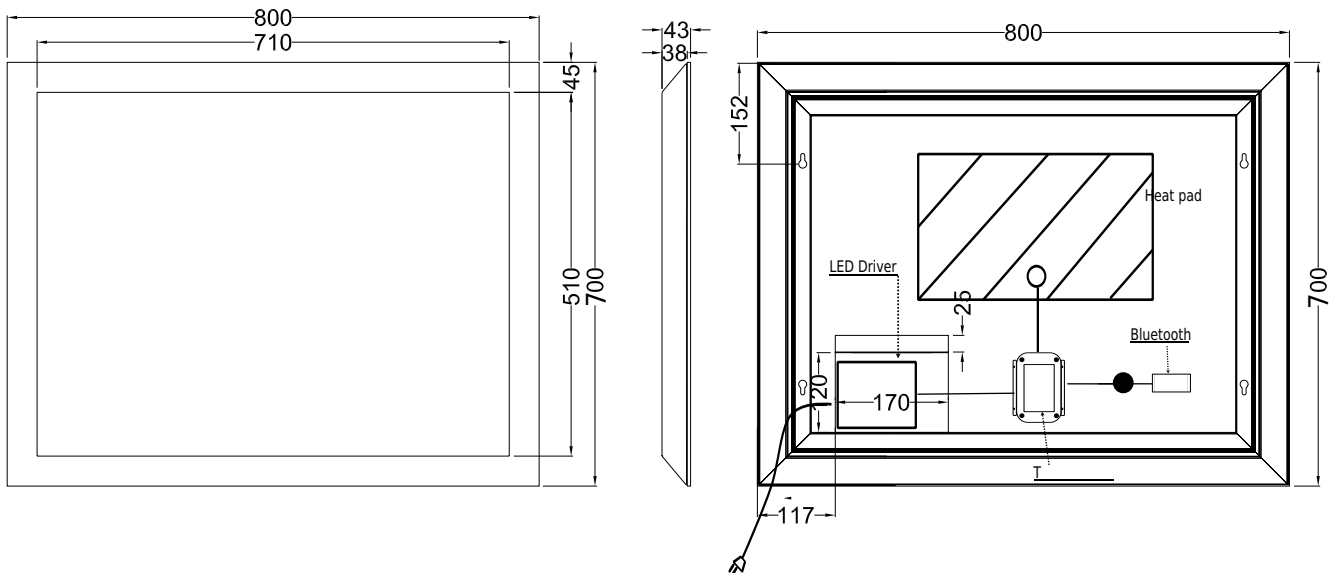

## Larvik 80 Sound mirror

SKU: 30020215

<b>Colour:</b>	Aluminium/glass
<b>Size H/L/D:</b>	70cm / 80cm / 4.3cm
<b>Weight:</b>	9.2kg net

### Larvik 80 Sound mirror details:

With Larvik sound mirror you can connect your phone or tablet wireless via Bluetooth to the mirror and enjoy your favourite music or podcasts while spending time in the bathroom. The cabinet is matte white powder-coated aluminium with a 45mm LED frame. The light can be regulated in colour and in brightness. The integrated demister pad heats the mirror to a few degrees above room temperature within 2-3 minutes to reduce the mist on the mirror.