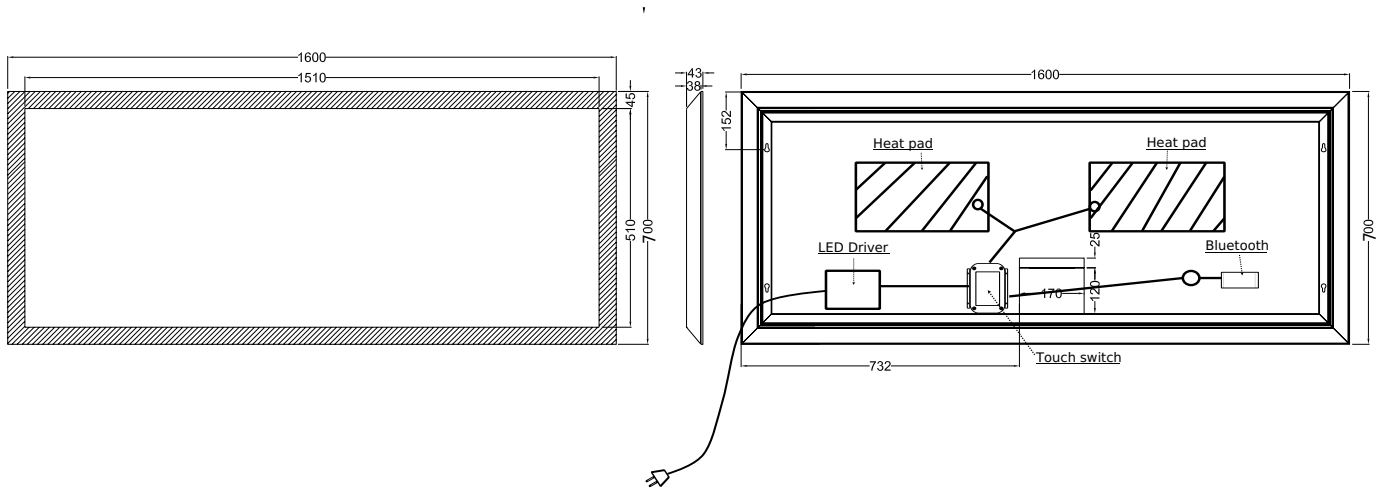

# Larvik 160 Sound mirror

SKU: 30020217

|                    |                      |
|--------------------|----------------------|
| <b>Colour:</b>     | Aluminium/glass      |
| <b>Size H/L/D:</b> | 70cm / 160cm / 4.3cm |
| <b>Weight:</b>     | 17.3kg net           |

## Larvik 160 Sound mirror details:

The new improved sound gives the Larvik mirror a solid bass and a clear treble. Connect your phone or tablet wireless via Bluetooth to the mirror and enjoy your favourite music or podcasts while spending time in the bathroom.

The cabinet is matte white powder-coated aluminium with a 45mm LED frame. The light can be regulated in colour and in brightness.

The integrated demister pad heats the mirror to a few degrees above room temperature within 2-3 minutes to reduce the mist on the mirror.