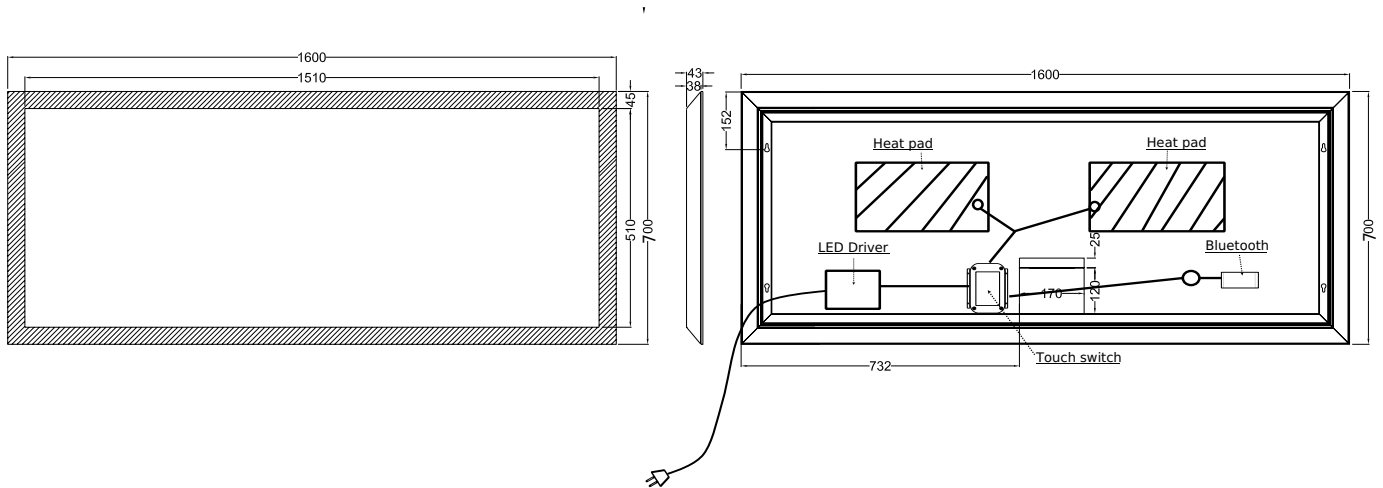

Larvik 160 Sound mirror

SKU: 30020217

Colour:	Aluminium/glass
Size H/L/D:	70cm / 160cm / 4.3cm
Weight:	17.3kg net

Larvik 160 Sound mirror details:

The new improved sound gives the Larvik mirror a solid bass and a clear treble. Connect your phone or tablet wireless via Bluetooth to the mirror and enjoy your favourite music or podcasts while spending time in the bathroom.

The cabinet is matte white powder-coated aluminium with a 45mm LED frame. The light can be regulated in colour and in brightness.

The integrated demister pad heats the mirror to a few degrees above room temperature within 2-3 minutes to reduce the mist on the mirror.