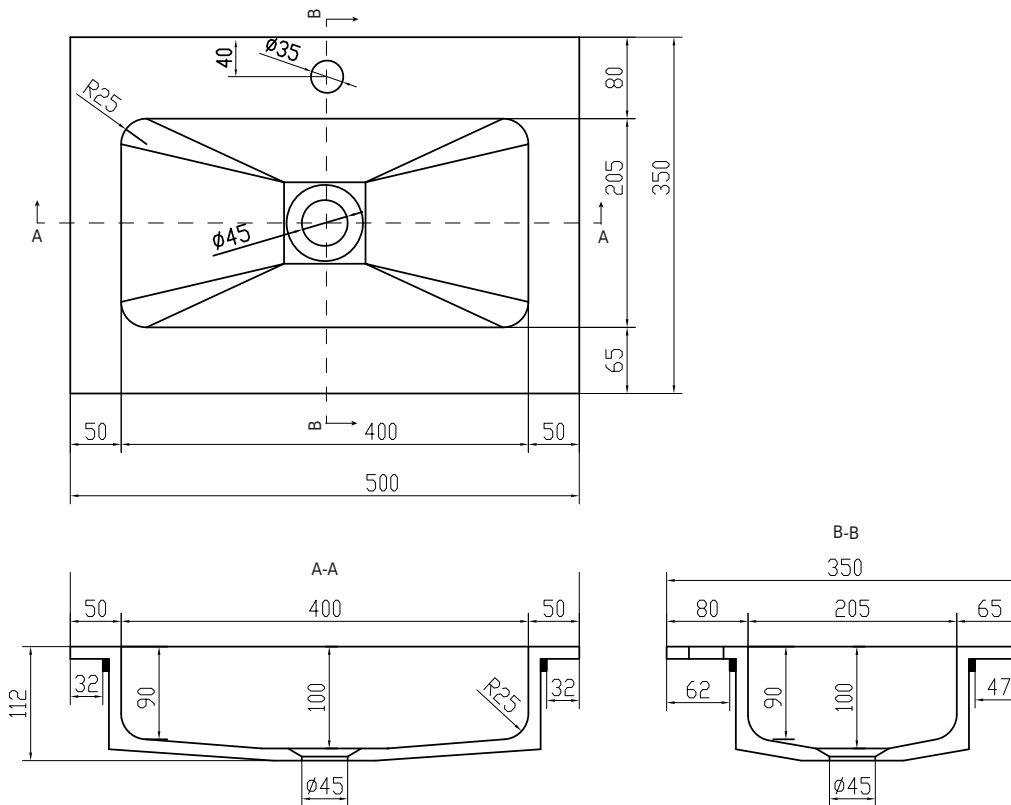

## Romsø 50/35 centred wash basin

SKU: 30040068

<b>Colour:</b>	Matte white
<b>Size H/L/D:</b>	10.5cm / 50cm / 35cm
<b>Weight:</b>	5.5kg net

### Romsø 50/35 centred wash basin details:

Romsø countertop in 12mm Acovi solid surface. basin with rounded corners and visible waste. Can be used on Malmö 50/35 cabinet.