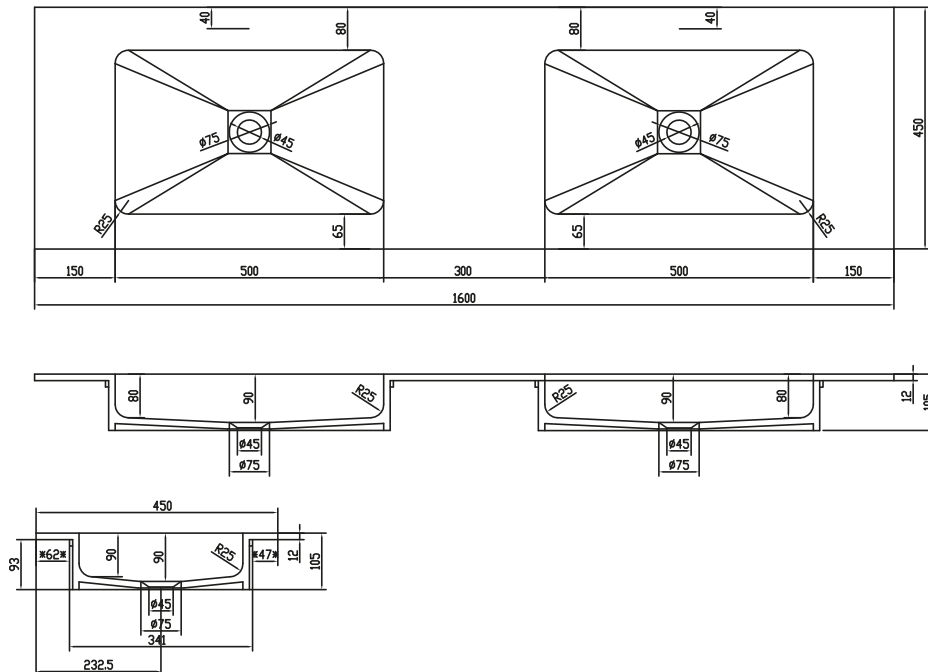

## Romsø 160 double wash basin

SKU: 30040069

**Colour:** Matte white  
**Size H/L/D:** 10.5cm / 160cm / 45cm  
**Weight:** 27kg net

### Romsø 160 double wash basin details:

Romsø countertop in 12mm Acovi solid surface. basin with rounded corners and visible waste. Can be used on 2 x Malmö 80 cabinets. Can also be ordered with single basin left or right.