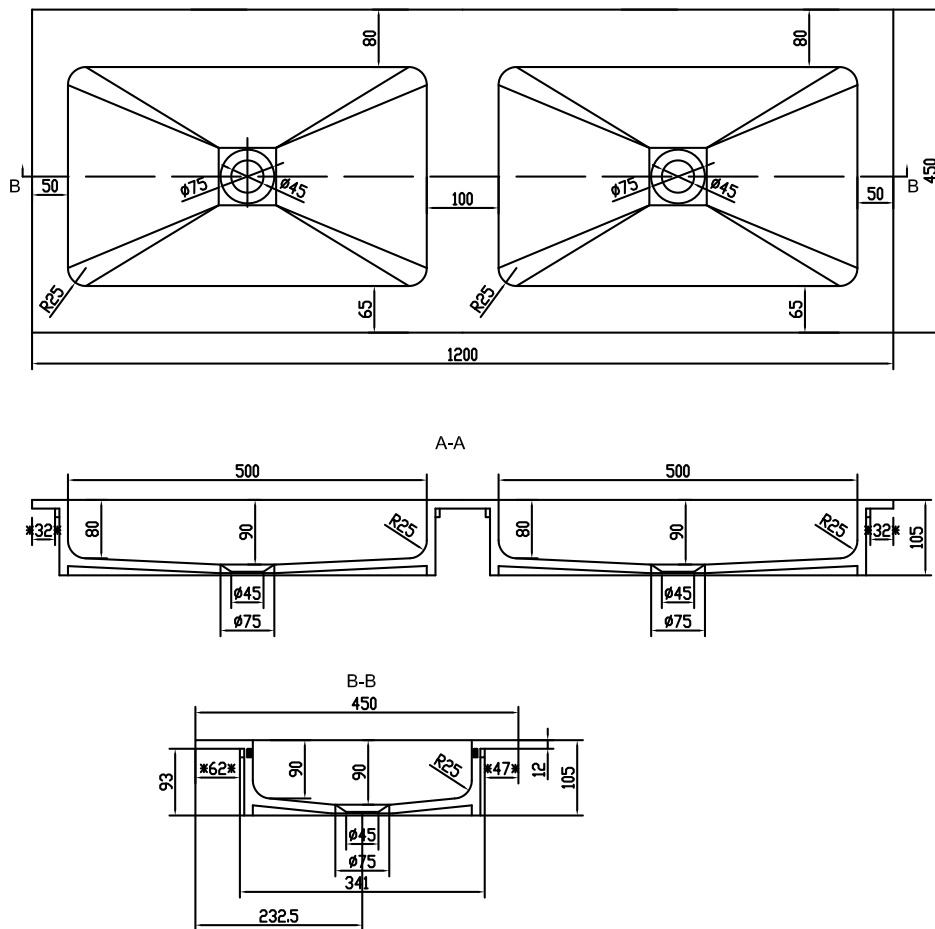

Romsø 120 double wash basin

SKU: 30040070

Colour: Matte white
Size H/L/D: 10.5cm / 120cm / 45cm
Weight: 19.12kg net

Romsø 120 double wash basin details:

Romsø countertop in 12mm Acovi solid surface. basin with rounded corners and visible waste. Can be used on 2 x Malmö 60 cabinets. Can also be ordered with single basin left or right.