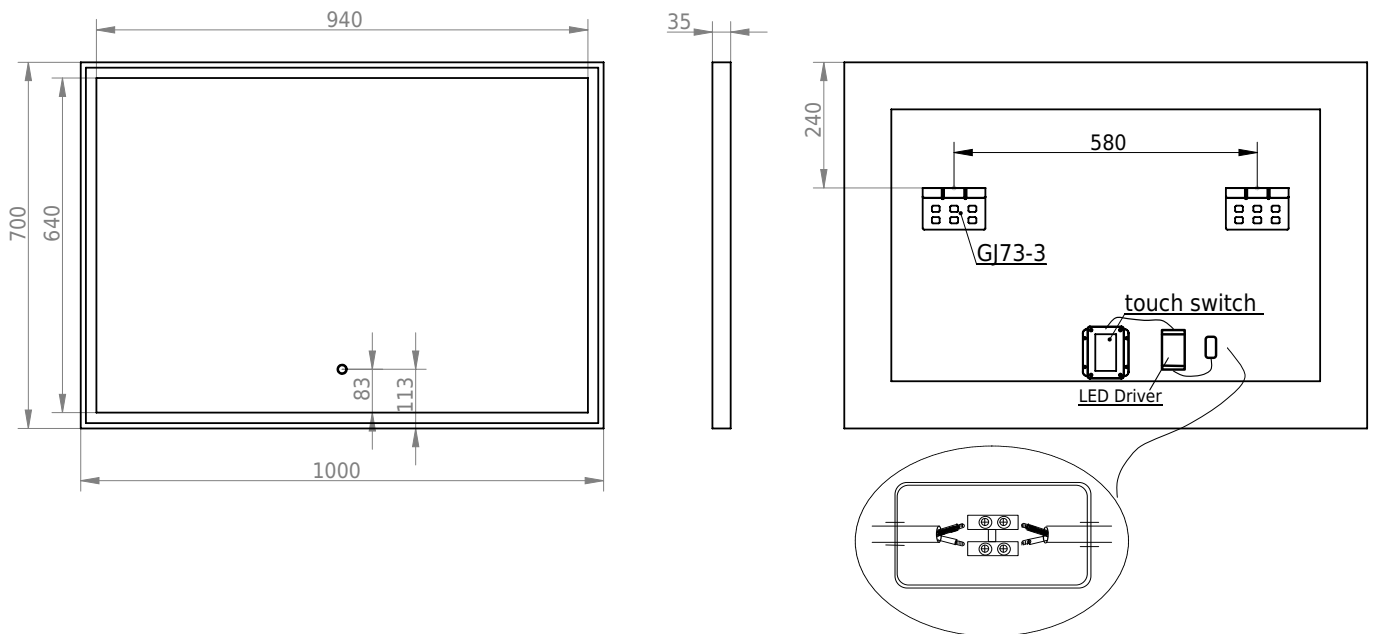

Fanø 100 mirror

SKU: 30020218

Colour:	Matte white/glass
Size H/L/D:	70cm / 100cm / 3.4cm
Weight:	12.2kg net

Fanø 100 mirror details:

LED Mirror with matte white frame and touch function. The light has colour regulation between Kelvin 3200 – 6000. The integrated demister pad heats the mirror to a few degrees above room temperature within 2-3 minutes to reduce the mist on the mirror.