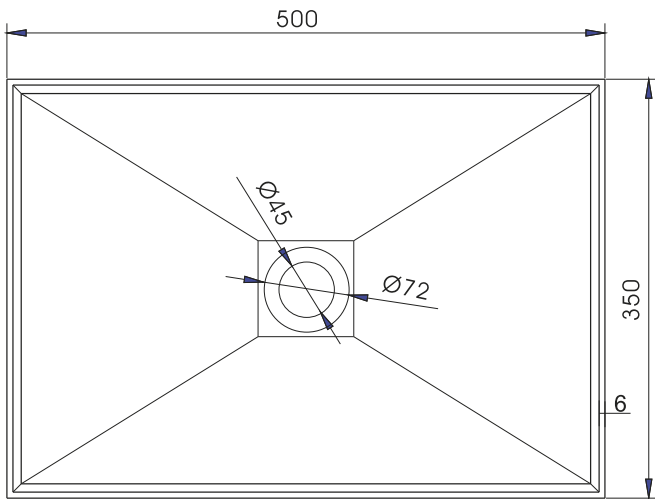

## Stockholm rectangular basin

SKU: 40010169

Ø65mm hole for countertop

**Colour:** Matte white  
**Size H/L/D:** 11cm / 50cm / 35cm  
**Weight:** 6.9kg net

### Stockholm rectangular basin details:

Stockholm rectangular wash basin with only 6mm ultra thin edges. Made of 100% Acovi® solid surface. Can be ordered in different shapes.