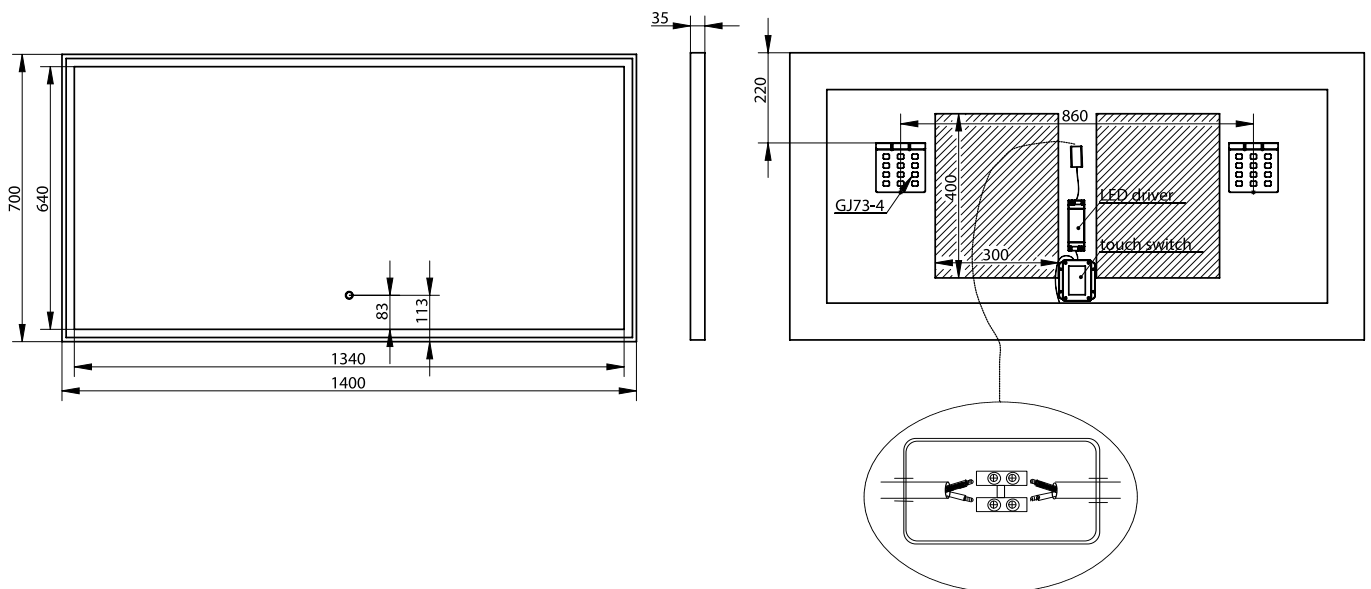

Fanø 140 mirror

SKU: 30020221

Colour:	Matte white/glass
Size H/L/D:	70cm / 140cm / 3.4cm
Weight:	17kg net

Fanø 140 mirror details:

LED Mirror with matte white frame and touch function. The light has colour regulation between Kelvin 3200 – 6000. The integrated demister pad heats the mirror to a few degrees above room temperature within 2-3 minutes to reduce the mist on the mirror.