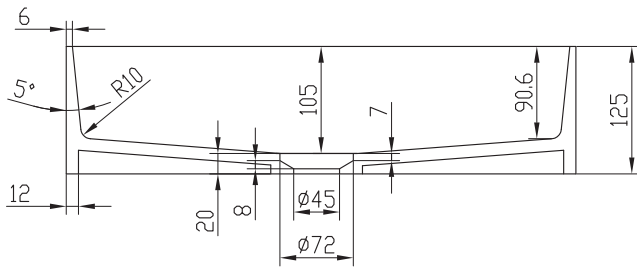

Copenhagen Bath

Roskildevej 394
DK-2610 Rødovre
VAT no.: DK32648622
Phone: 02476468850
contact@copenhagenbath.co.uk
www.copenhagenbath.co.uk

Stockholm rectangular R50 basin

SKU: 40010170

ø65mm hole for countertop

Colour:	Matte white
Size H/L/D:	12.5cm / 50cm / 35cm
Weight:	7.6kg net

Stockholm rectangular R50 basin details:

Stockholm rectangular R50 wash basin with only 6mm ultra thin edges and rounded corners. Made of 100% Acovi® solid surface. Can be ordered in different shapes.