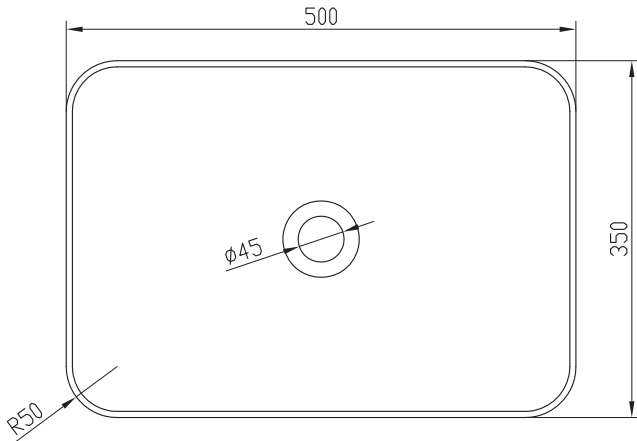

Copenhagen Bath

Roskildevej 394
DK-2610 Rødovre
VAT no.: DK32648622
Phone: 02476468850
contact@copenhagenbath.co.uk
www.copenhagenbath.co.uk

Stockholm rectangular R50 basin

SKU: 40010170

ø65mm hole for countertop

Colour:	Matte white
Size H/L/D:	12.5cm / 50cm / 35cm
Weight:	7.6kg net

Stockholm rectangular R50 basin details:

Stockholm rectangular R50 wash basin with only 6mm ultra thin edges and rounded corners. Made of 100% Acovi® solid surface. Can be ordered in different shapes.