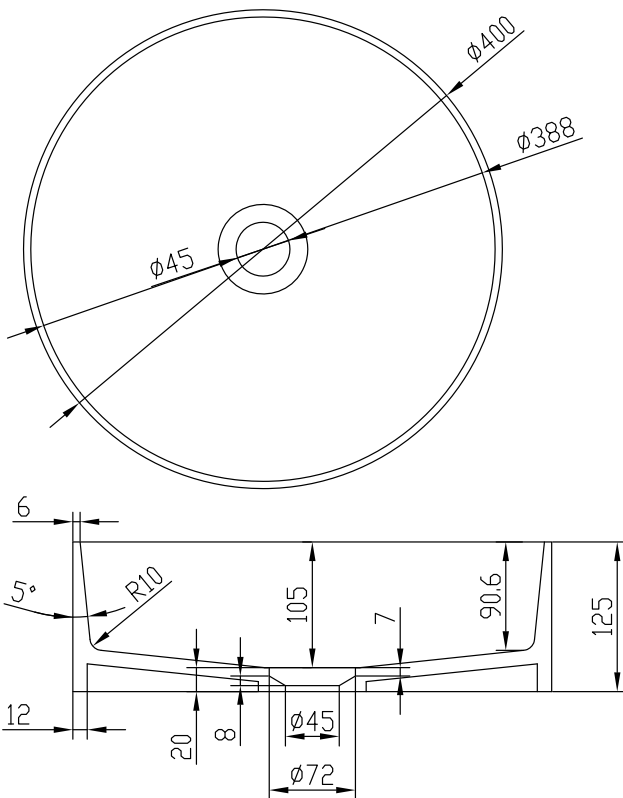

# Stockholm round basin

SKU: 40010171

<b>Colour:</b>	Matte white
<b>Size H/L/D:</b>	12.5cm / 40cm / 40cm
<b>Weight:</b>	5.9kg net

## Stockholm round basin details:

Stockholm round wash basin with only 6mm ultra thin edge. Can be ordered in different shapes. Made of 100% Acovi® solid surface.