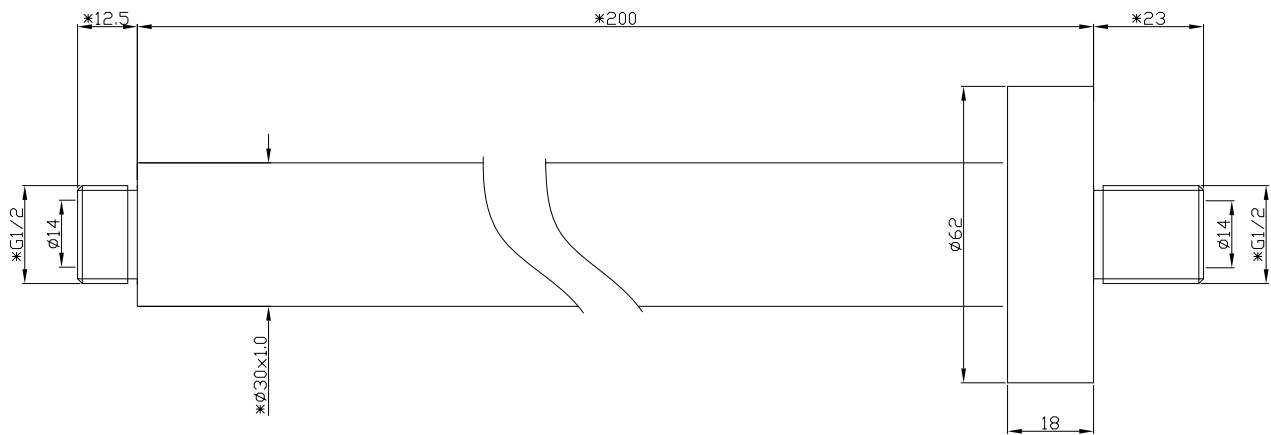

Shower arm ceiling

SKU: 60060019

Colour: Polished steel
Size: 3cm / 20cm / 3cm
Weight: 0.3kg net

Shower arm ceiling details: