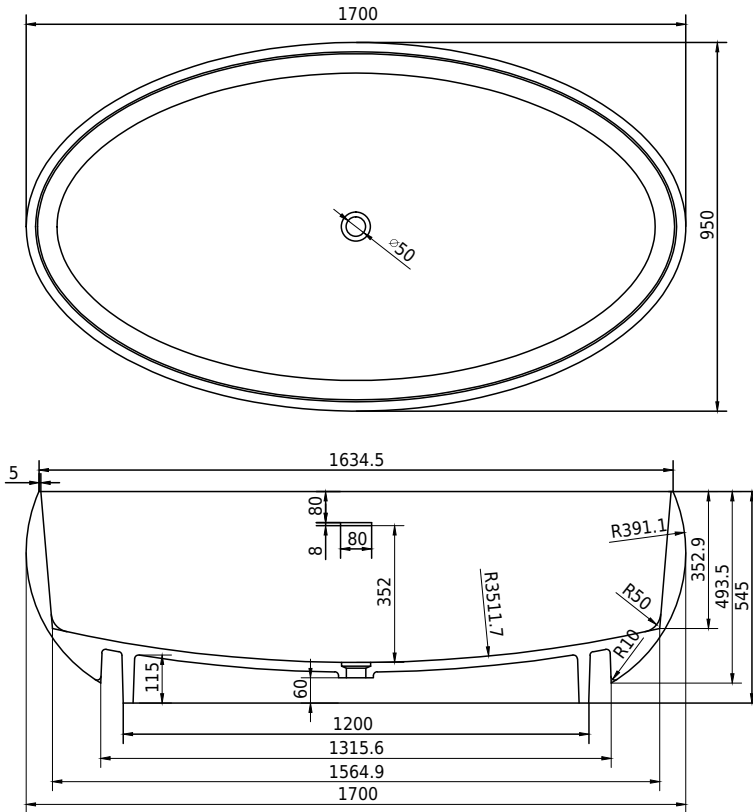

Copenhagen Bath

Bækkeskovvej
DK-2665 Vallensbæk Strand
CVR: DK32648622
Telefon: (+45) 3696 0747
contact@copenhagenbath.com
www.copenhagenbath.com

Rosenborg bathtub

SKU: 40030035

Colour: Matte white
Litre: 340 overflow
Size: 55cm / 170cm / 95cm
Weight: 185kg net

Rosenborg bathtub details:

Please note that there may be a tolerance of ± 5 mm as all products are hand sanded.