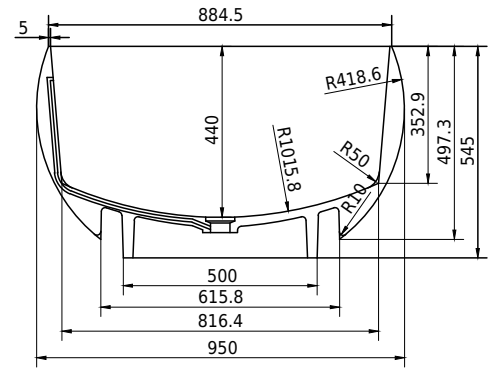

Copenhagen Bath

Bækkeskovvej
DK-2665 Vallensbæk Strand
CVR: DK32648622
Telefon: (+45) 3696 0747
contact@copenhagenbath.com
www.copenhagenbath.com

Rosenborg bathtub

SKU: 40030035

Colour: Matte white
Litre: 340 overflow
Size: 55cm / 170cm / 95cm
Weight: 185kg net

Rosenborg bathtub details:

Please note that there may be a tolerance of ± 5 mm as all products are hand sanded.