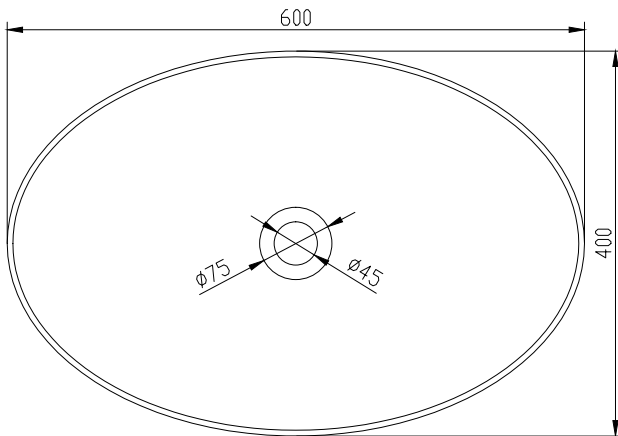

Norsjö oval basin

SKU: 40010175

Colour: Matte white
Size: 14.5cm / 60cm / 40cm
Weight: 7kg net

Norsjö oval basin details: