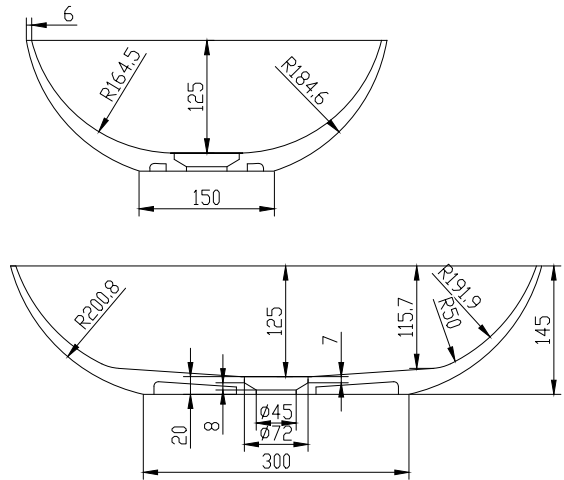

Norsjö oval basin

SKU: 40010175

Colour: Matte white
Size: 14.5cm / 60cm / 40cm
Weight: 7kg net

Norsjö oval basin details: