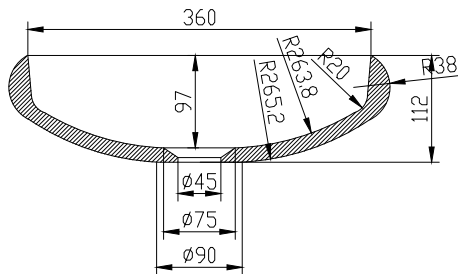

Rosenborg 40 square basin

SKU: 40010176

| | |
|----------------|----------------------|
| Colour: | Matte white |
| Size: | 11.2cm / 40cm / 40cm |
| Weight: | 7kg net |

Rosenborg 40 square basin details: