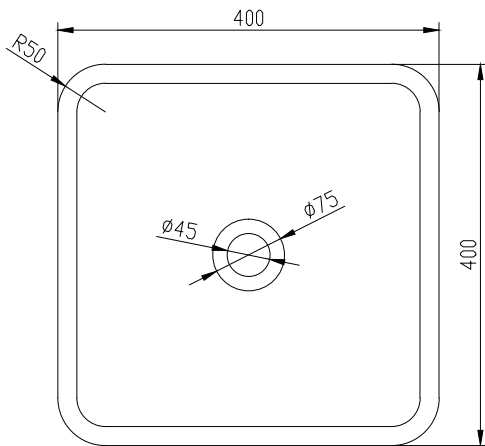

Rosenborg 40 square basin

SKU: 40010176

| | |
|----------------|----------------------|
| Colour: | Matte white |
| Size: | 11.2cm / 40cm / 40cm |
| Weight: | 7kg net |

Rosenborg 40 square basin details: