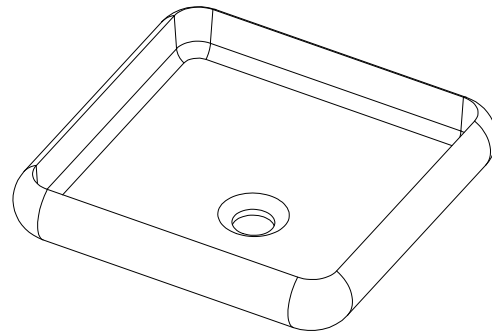

Rosenborg 40 square basin

SKU: 40010176

| | |
|----------------|----------------------|
| Colour: | Matte white |
| Size: | 11.2cm / 40cm / 40cm |
| Weight: | 7kg net |

Rosenborg 40 square basin details: