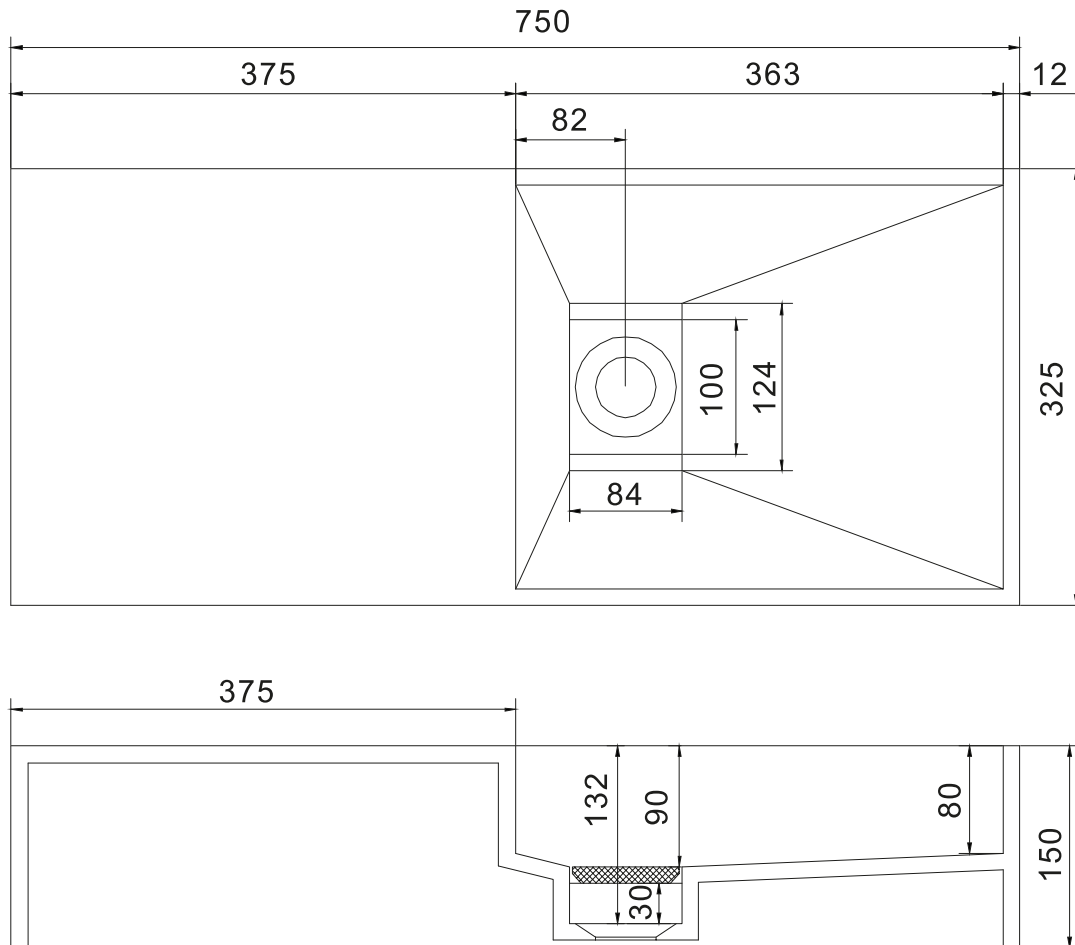

Nordland 75 basin

SKU: 40010038

Colour: Matte white
Size: 15cm / 75cm / 32.5cm
Weight: 15kg net

Nordland 75 basin details: