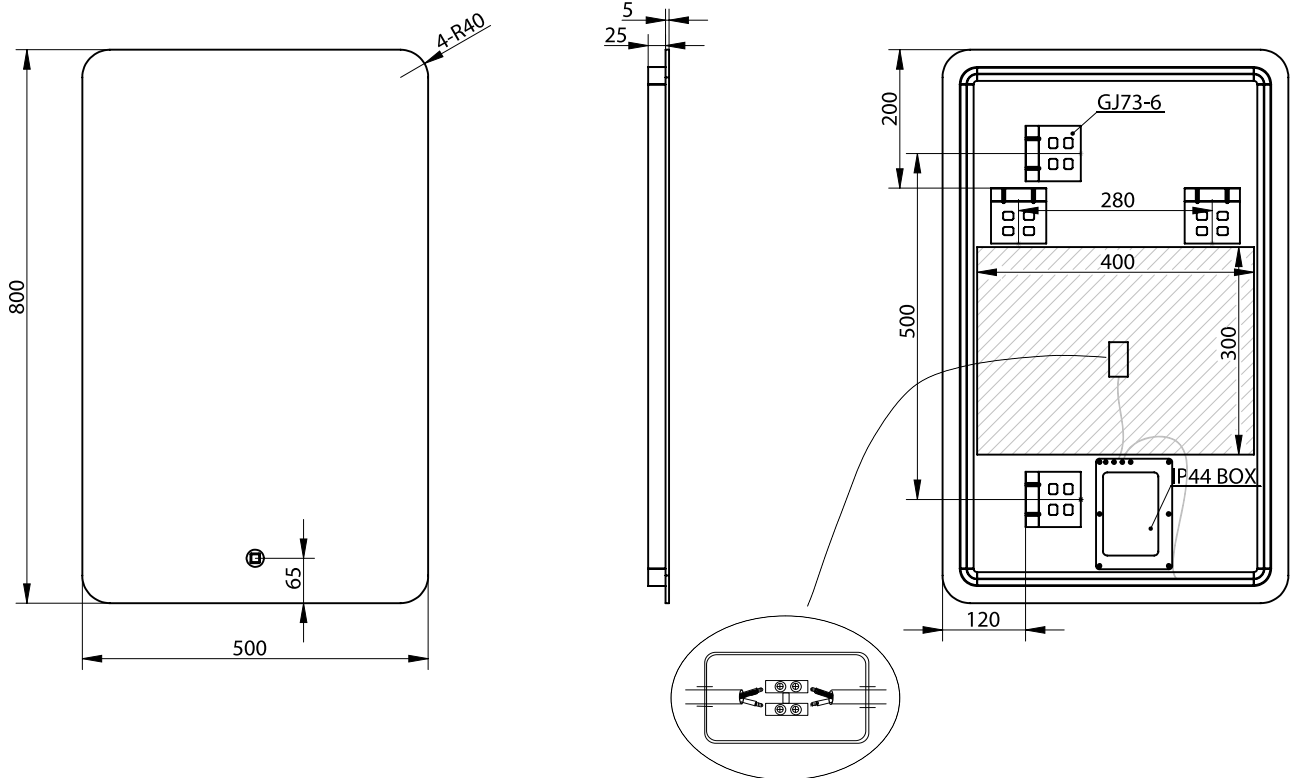

Orø 50 mirror

SKU: 30020225

Colour:

Glass

Size:

80cm / 50cm / 3.7cm

Weight:

4.6kg net

Orø 50 mirror details: