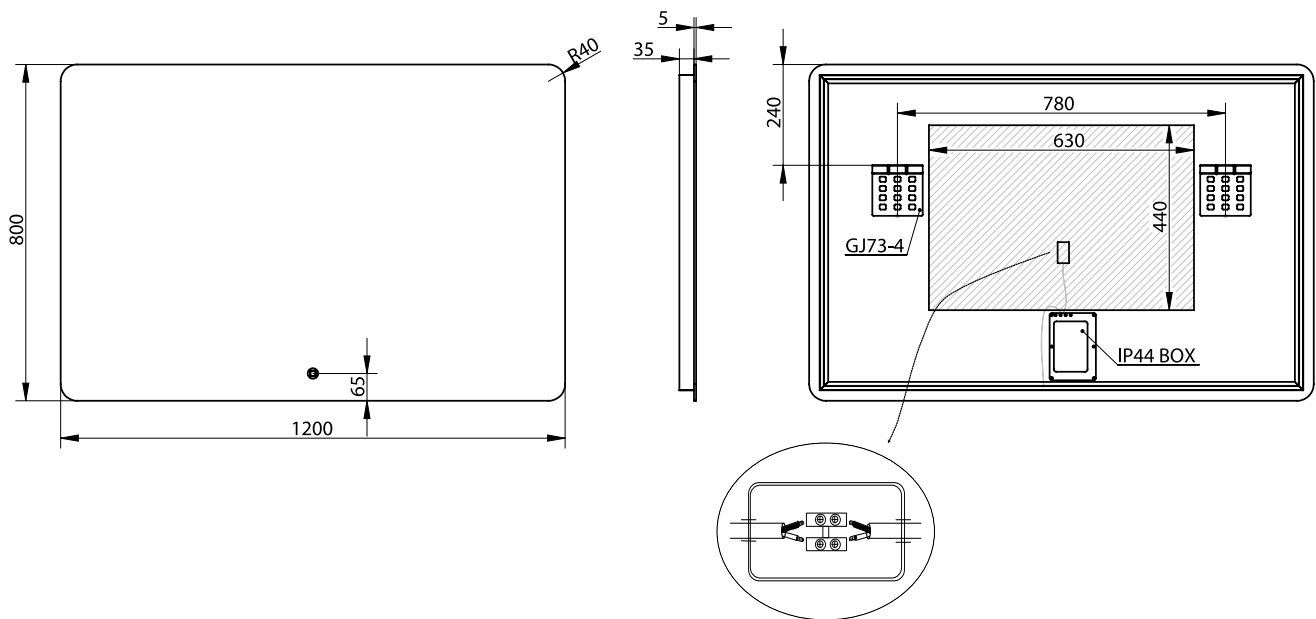

Orø 120 mirror

SKU: 30020229

Colour:

Glass

Size:

80cm / 120cm / 3.7cm

Weight:

11.2kg net

Orø 120 mirror details: