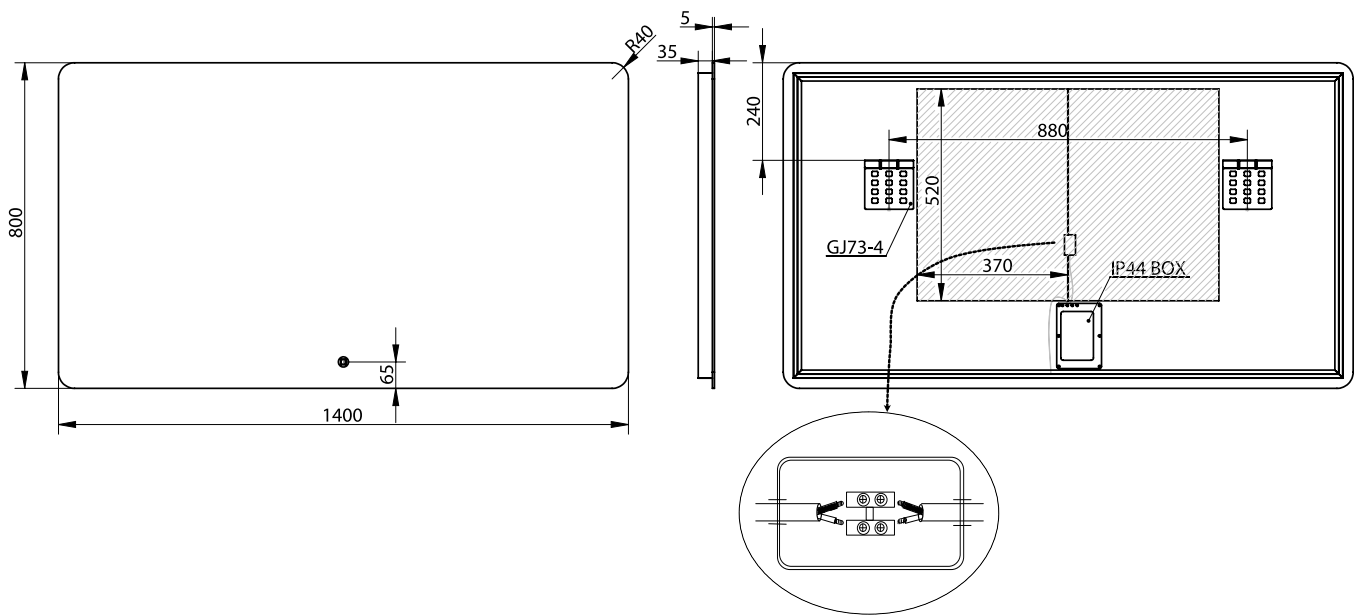

Orø 140 mirror

SKU: 30020230

Colour: Glass
Size: 80cm / 140cm / 3.7cm
Weight: 13kg net

Orø 140 mirror details: