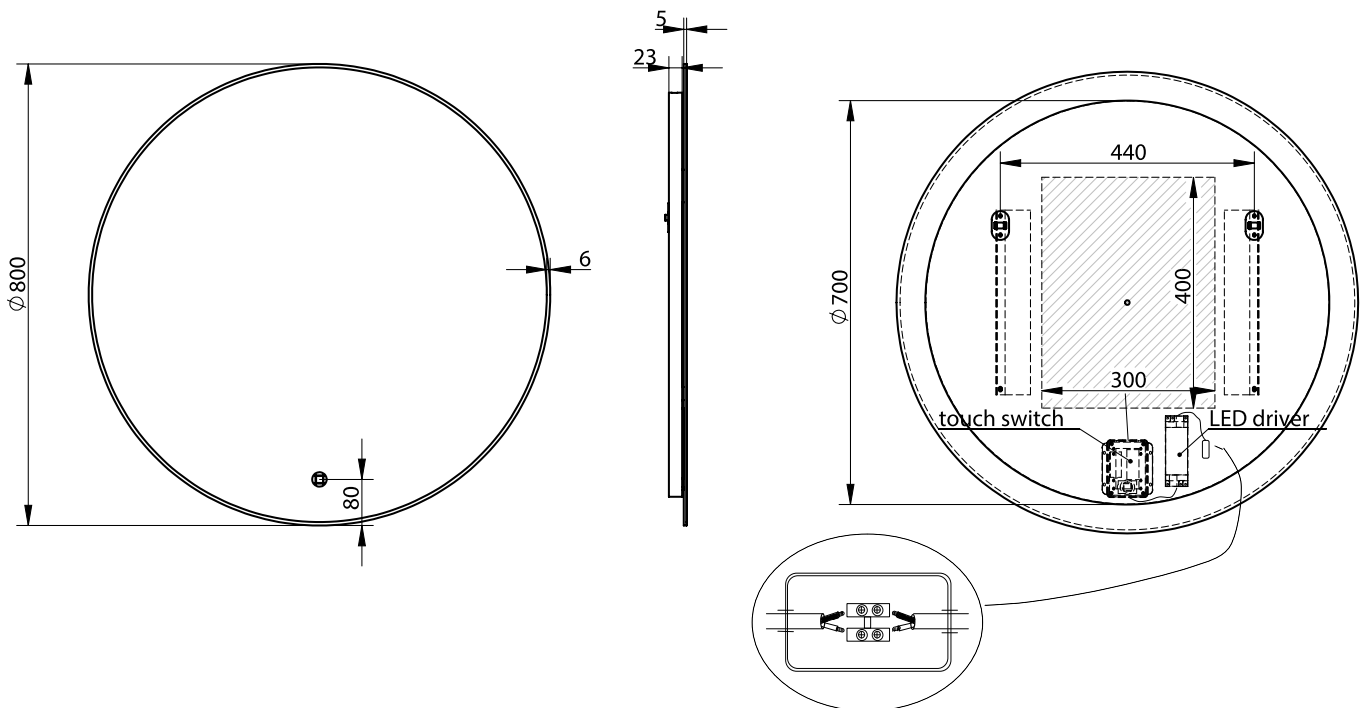

Orø ø80 mirror

SKU: 30020234

Colour:

Glass

Size:

80cm / 80cm / 3.7cm

Weight:

7.4kg net

Orø ø80 mirror details: