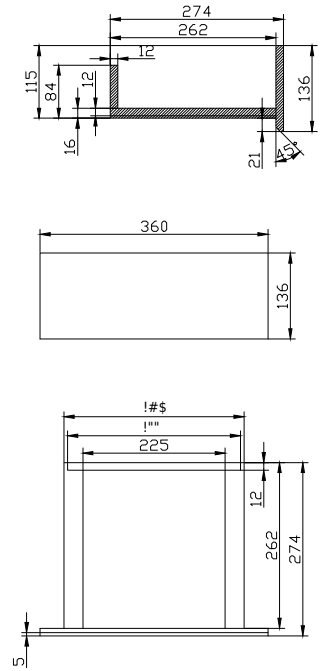

Sandfjord 90 right basin

SKU: 40010187

Colour: Matte white
Size: 15cm / 90cm / 40cm
Weight: 28kg net

Sandfjord 90 right basin details: