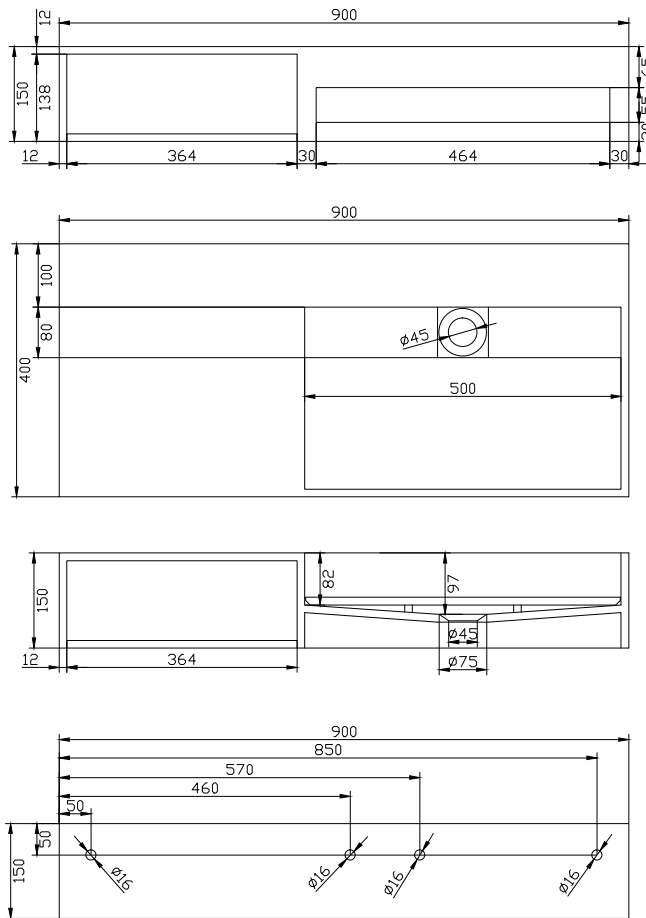

Sandfjord 90 right basin

SKU: 40010187

Colour: Matte white
Size: 15cm / 90cm / 40cm
Weight: 28kg net

Sandfjord 90 right basin details: