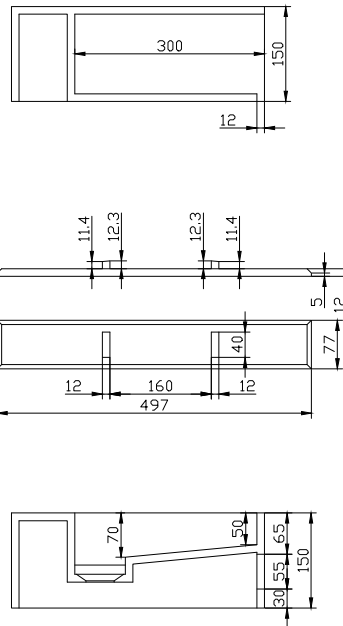

Sandfjord 90 right basin

SKU: 40010187

Colour: Matte white
Size: 15cm / 90cm / 40cm
Weight: 28kg net

Sandfjord 90 right basin details: