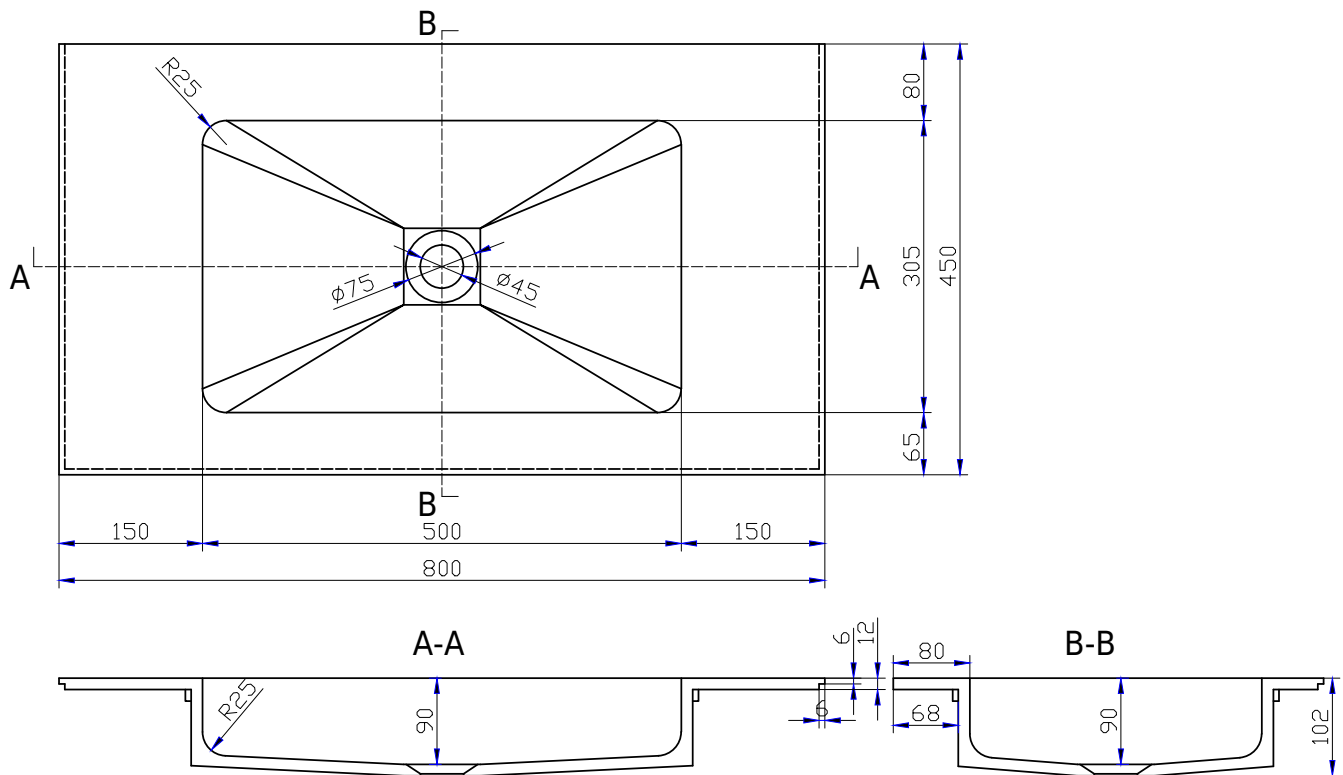

SQ2 80 centred wash basin

SKU: 30040078

Colour: Matte white
Size: 10.2cm / 80cm / 45cm
Weight: 12kg net

SQ2 80 centred wash basin details: