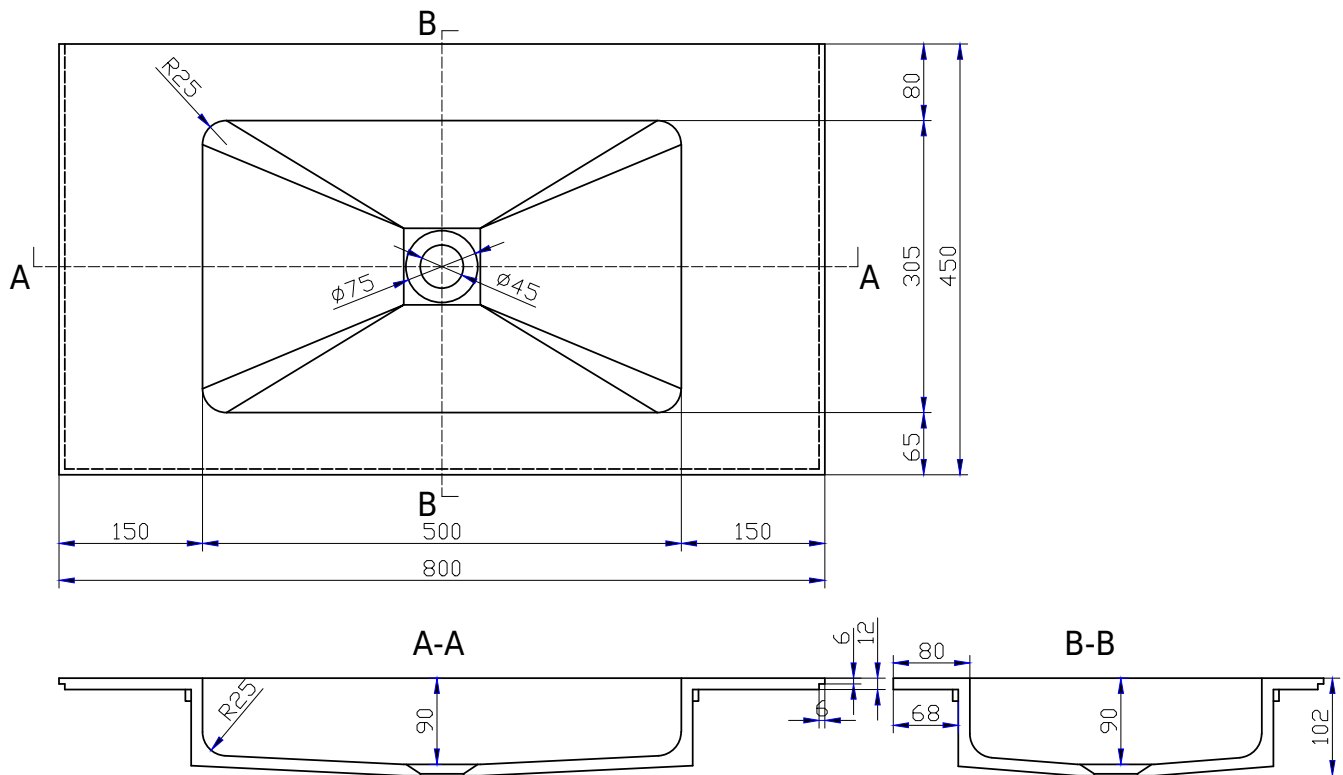

# SQ2 80 centred wash basin

SKU: 30040078

**Colour:** Matte white  
**Size:** 10.2cm / 80cm / 45cm  
**Weight:** 12kg net

**SQ2 80 centred wash basin details:**