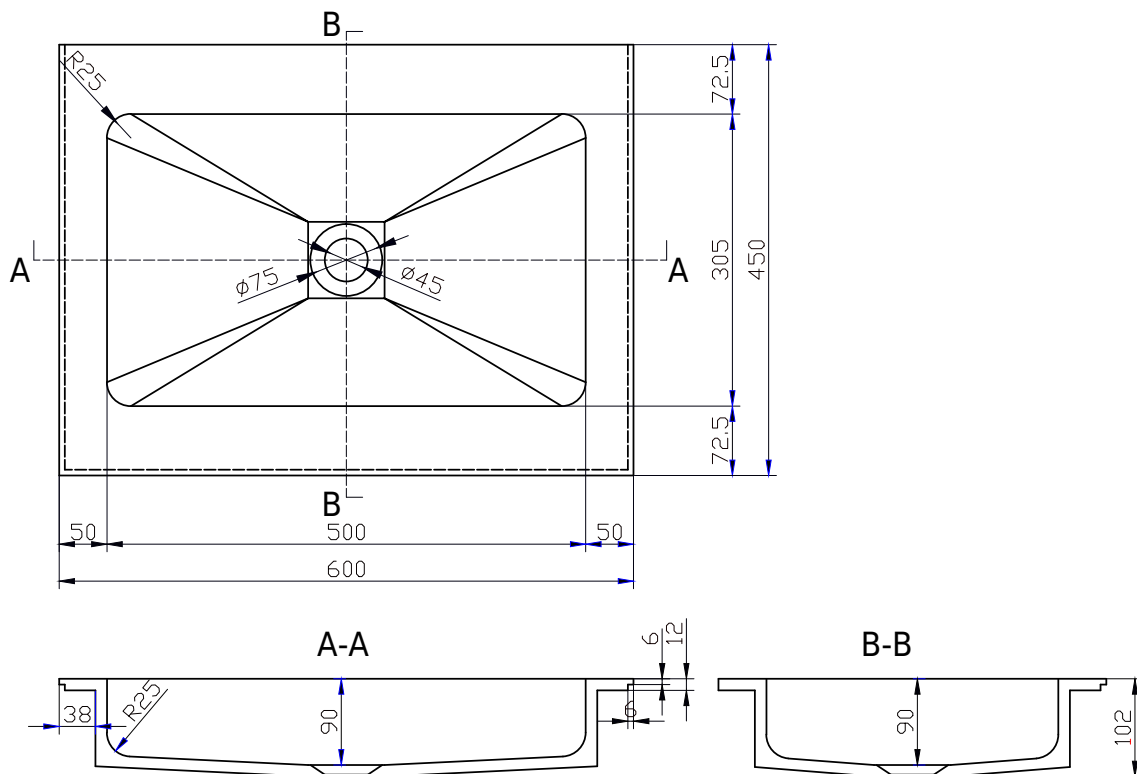

SQ2 60 centred wash basin

SKU: 30040079

Colour: Matte white
Size: 10.2cm / 60cm / 45cm
Weight: 10kg net

SQ2 60 centred wash basin details: