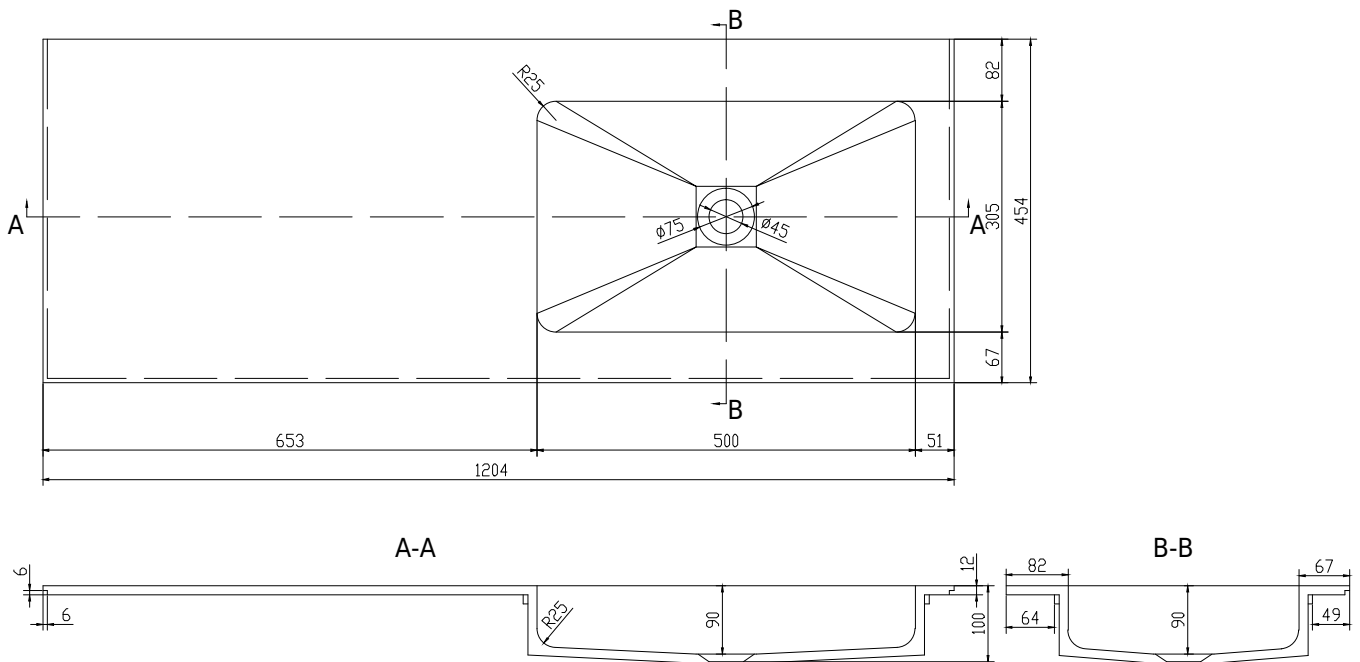

SQ2 120 right wash basin

SKU: 30040081

Colour: Matte white
Size: 10.2cm / 120cm / 45cm
Weight: 15.72kg net

SQ2 120 right wash basin details: