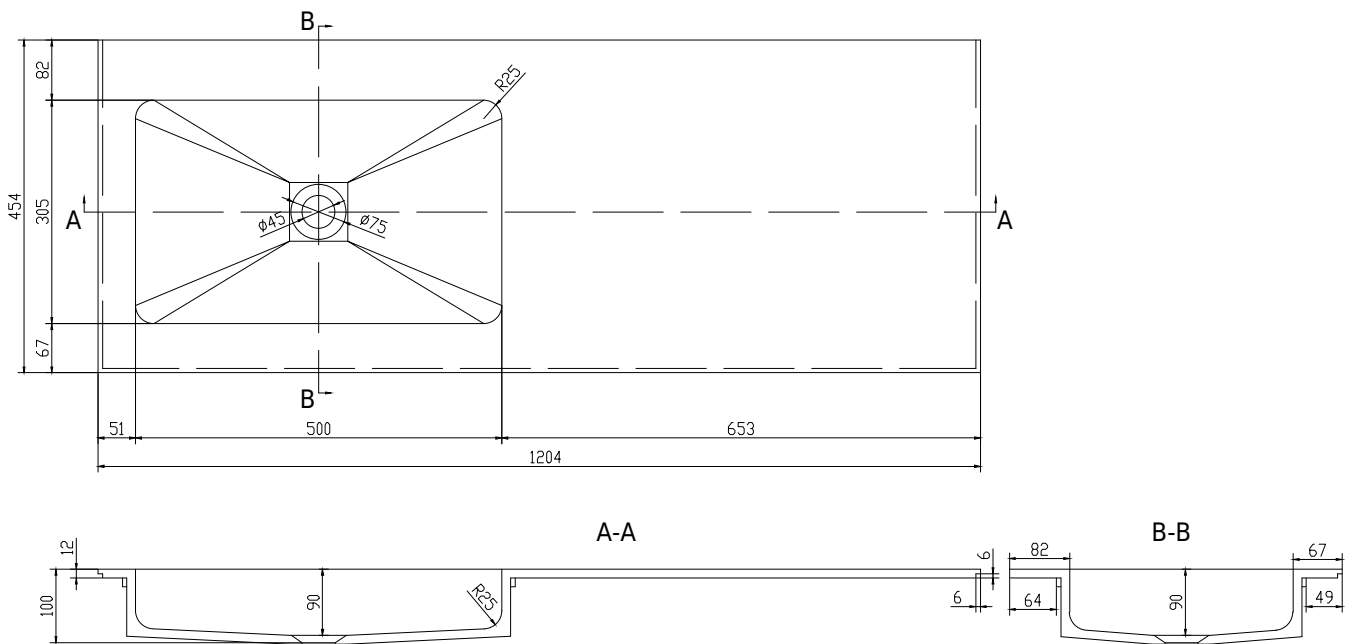

SQ2 120 left wash basin

SKU: 30040082

Colour: Matte white
Size: 10.2cm / 120cm / 45cm
Weight: 15.72kg net

SQ2 120 left wash basin details: