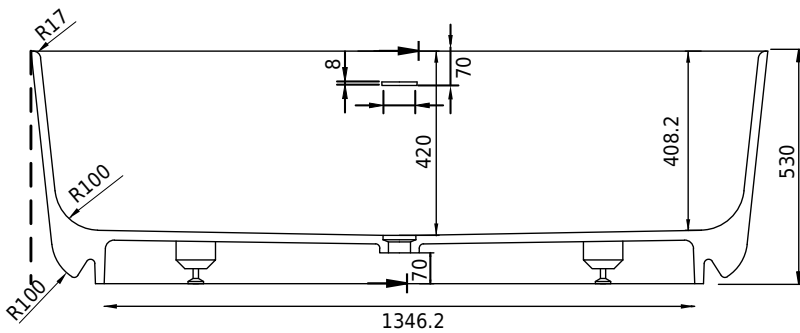

Hornbæk 168 bathtub

SKU: 40030039

Colour:	Matte white
Litre:	360 overflow
Size:	53cm / 168cm / 80cm
Weight:	131kg net

Hornbæk 168 bathtub details:

Please note that there may be a tolerance of ± 5 mm as all products are hand sanded.