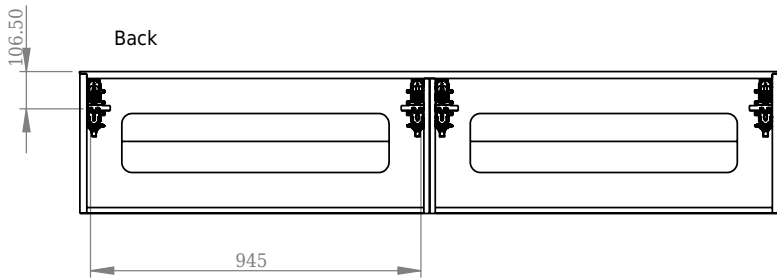

# Bergen 200 cabinet

SKU: 30010102

Front

Side

Back

inside

Inside

**Colour:** Heavy brushed oak  
**Size:** 40cm / 200cm / 50cm  
**Weight:** 100kg net