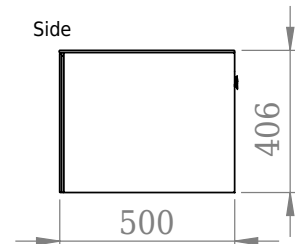

# Bergen 200 cabinet

SKU: 30010102

Front

Side

Back

inside

Inside

**Colour:** Heavy brushed oak  
**Size:** 40cm / 200cm / 50cm  
**Weight:** 100kg net