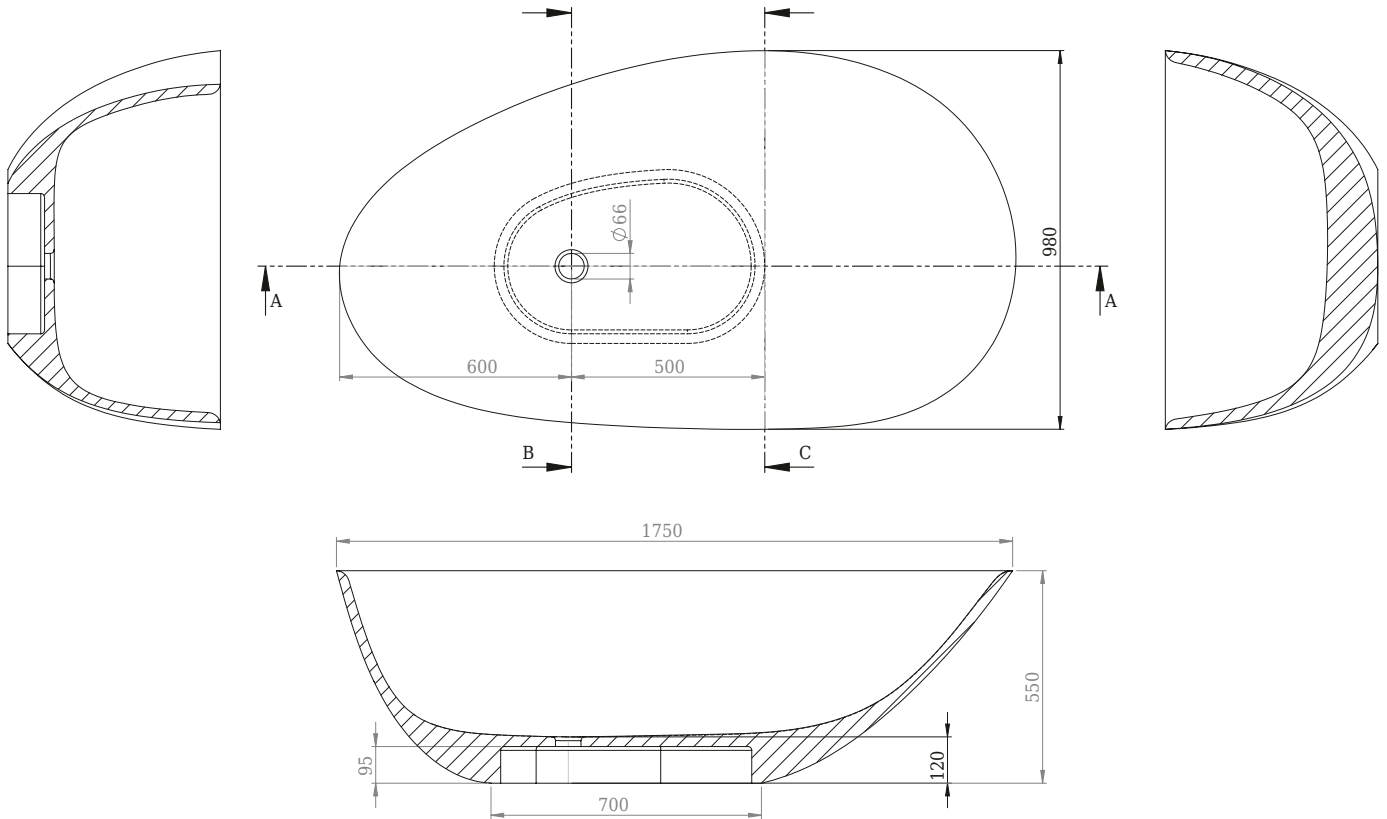

Copenhagen Bath

Bækkeskovvej
DK-2665 Vallensbæk Strand
CVR: DK32648622
Telefon: (+45) 3696 0747
contact@copenhagenbath.com
www.copenhagenbath.com

Muschel bathtub

SKU: 40030040

| | |
|----------------|---------------------|
| Colour: | Matte white |
| Litre: | 250 overflow |
| Size: | 55cm / 175cm / 98cm |
| Weight: | 220kg net |

Muschel bathtub details:

Please note that there may be a tolerance of ± 5 mm as all products are hand sanded.