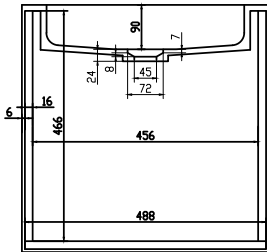

# Nexø 50 cabinet with centred basin

SKU: 30010108

Drawer x1pc  
KingslidePush-Open Slider

**Colour:** Matte white  
**Size:** 50cm / 50cm / 40cm  
**Weight:** 35kg net

**Nexø 50 cabinet with centred basin details:**