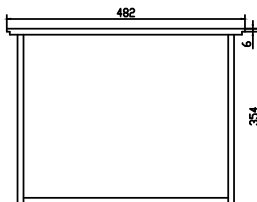

# Nexø 50 cabinet with centred basin

SKU: 30010108

Drawer x1pc  
KingslidePush-Open Slider

**Colour:** Matte white  
**Size:** 50cm / 50cm / 40cm  
**Weight:** 35kg net

**Nexø 50 cabinet with centred basin details:**