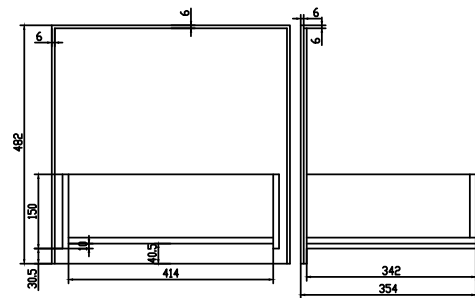

# Nexø 50 cabinet with centred basin

SKU: 30010108

Drawer x1pc  
KingslidePush-Open Slider

**Colour:** Matte white  
**Size:** 50cm / 50cm / 40cm  
**Weight:** 35kg net

**Nexø 50 cabinet with centred basin details:**