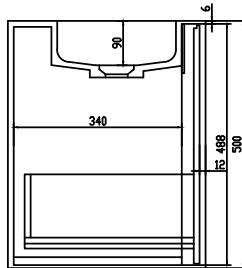

# Nexø 50 cabinet with centred basin

SKU: 30010108

Drawer x1pc  
KingslidePush-Open Slider

**Colour:** Matte white  
**Size:** 50cm / 50cm / 40cm  
**Weight:** 35kg net

**Nexø 50 cabinet with centred basin details:**