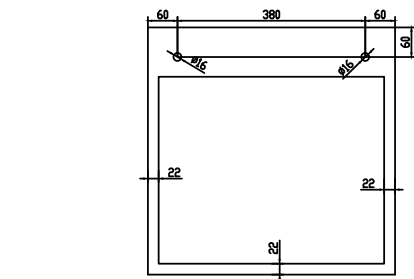

# Nexø 50 cabinet with centred basin

SKU: 30010108

Drawer x1pc  
KingslidePush-Open Slider

**Colour:** Matte white  
**Size:** 50cm / 50cm / 40cm  
**Weight:** 35kg net

**Nexø 50 cabinet with centred basin details:**