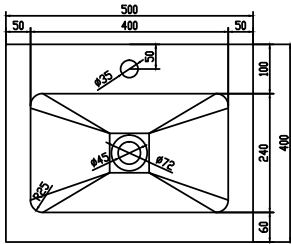

# Nexø 50 cabinet with centred basin

SKU: 30010108

Drawer x1pc  
KingslidePush-Open Slider

**Colour:** Matte white  
**Size:** 50cm / 50cm / 40cm  
**Weight:** 35kg net

**Nexø 50 cabinet with centred basin details:**