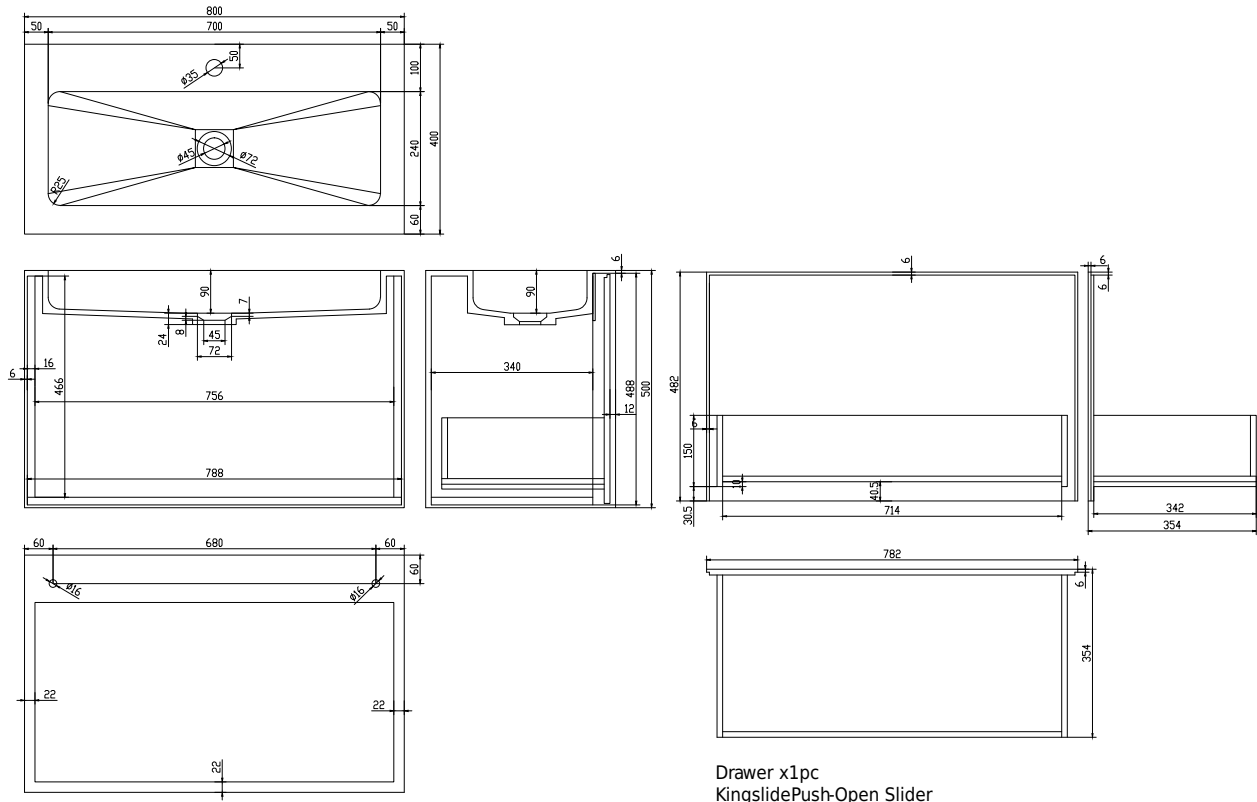

Nexø 80 cabinet with centred basin

SKU: 30010109

Colour: Matte white
Size: 50cm / 80cm / 40cm
Weight: 52kg net

Nexø 80 cabinet with centred basin details: