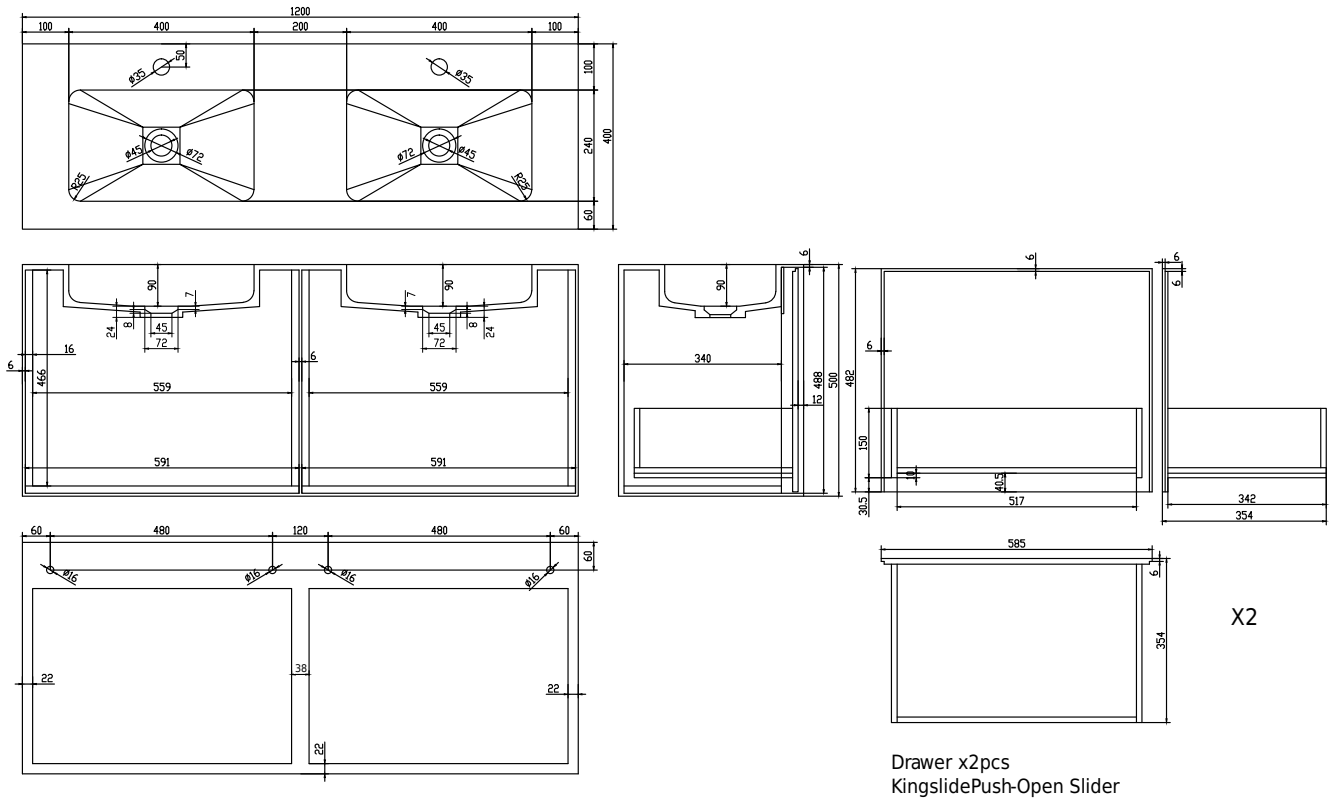

# Nexø 120 cabinet with double basin

SKU: 30010110

**Colour:** Matte white  
**Size:** 50cm / 120cm / 40cm  
**Weight:** 70kg net

**Nexø 120 cabinet with double basin details:**