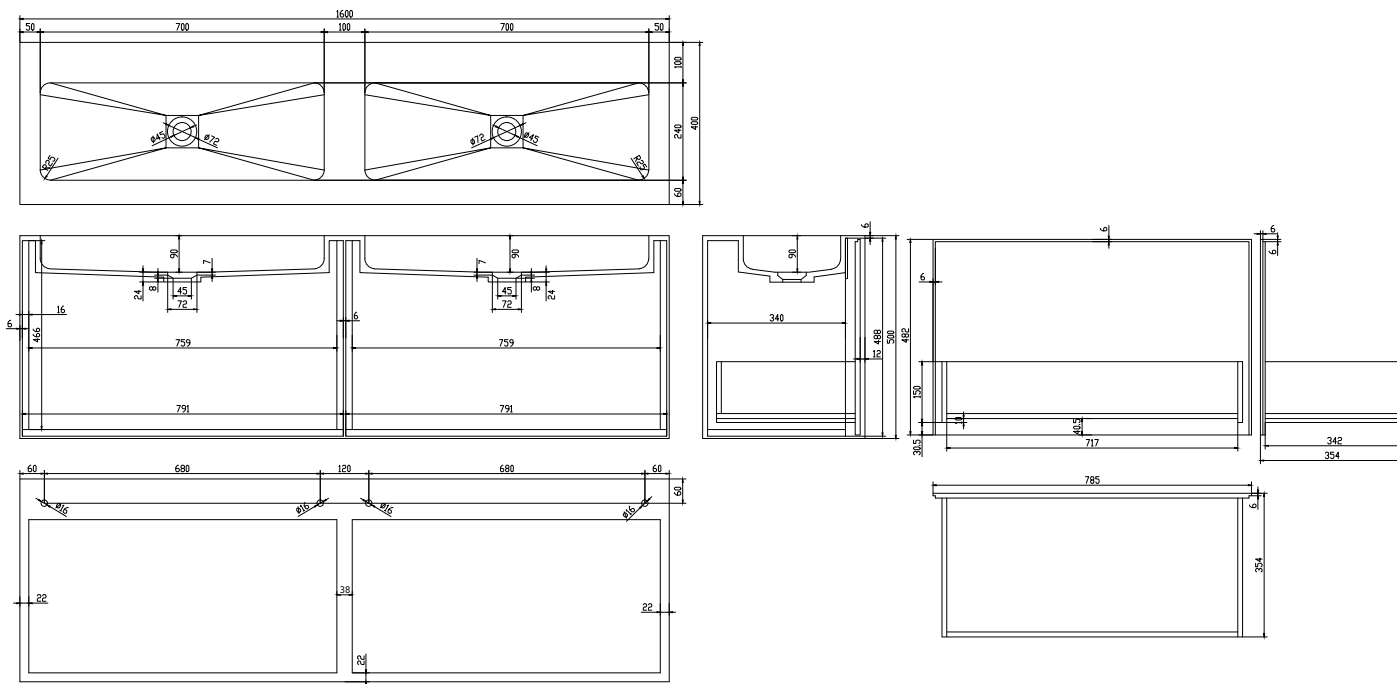

# Nexø 160 cabinet with double basin

SKU: 30010112

**Colour:** Matte white  
**Size:** 50cm / 160cm / 40cm  
**Weight:** 100kg net

**Nexø 160 cabinet with double basin details:**