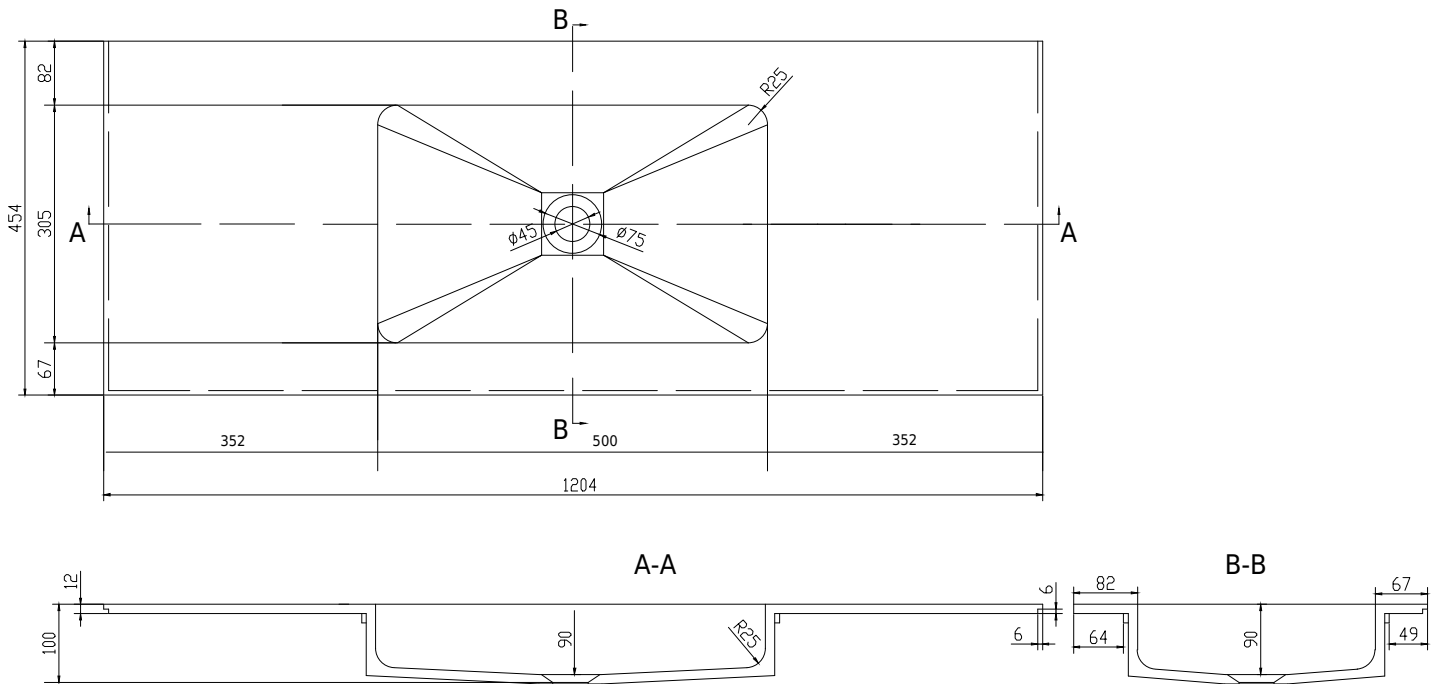

SQ2 120 centred wash basin

SKU: 30040096

Colour: Matte white
Size: 10.2cm / 120cm / 45cm
Weight: 18kg net

SQ2 120 centred wash basin details: