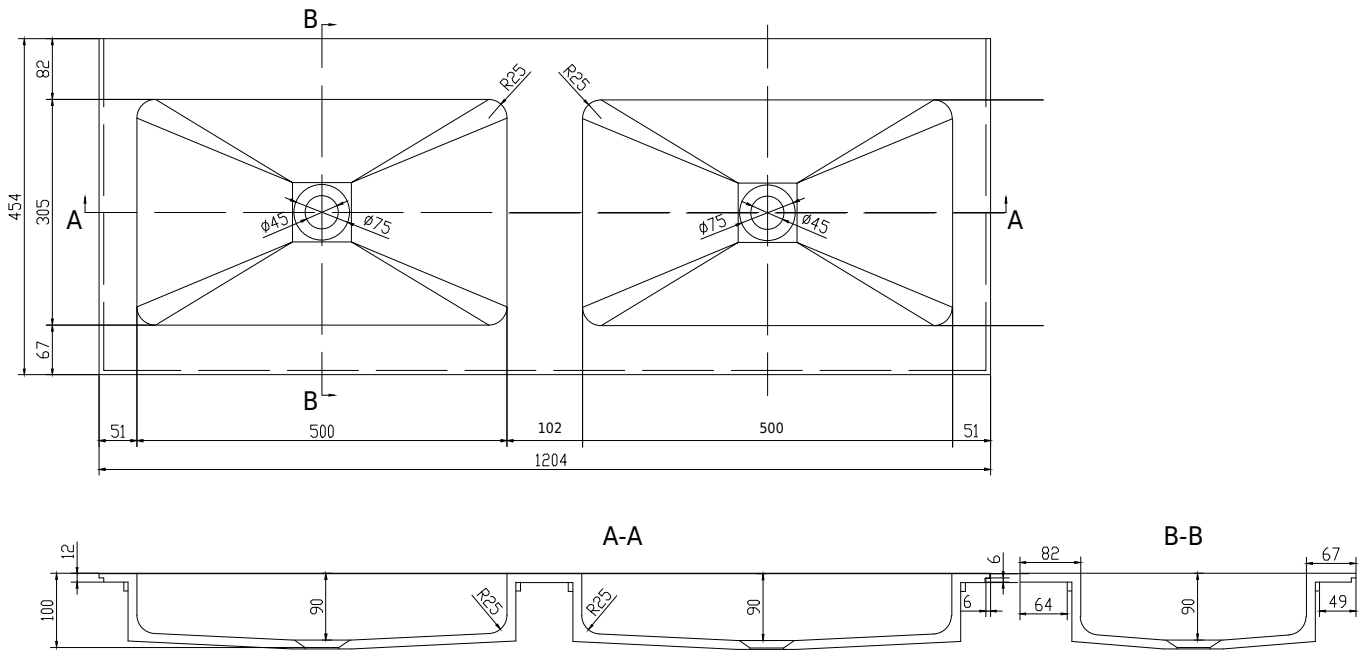

# SQ2 120 double wash basin

SKU: 30040098

**Colour:** Matte white  
**Size:** 10.2cm / 120cm / 45cm  
**Weight:** 21.44kg net

**SQ2 120 double wash basin details:**